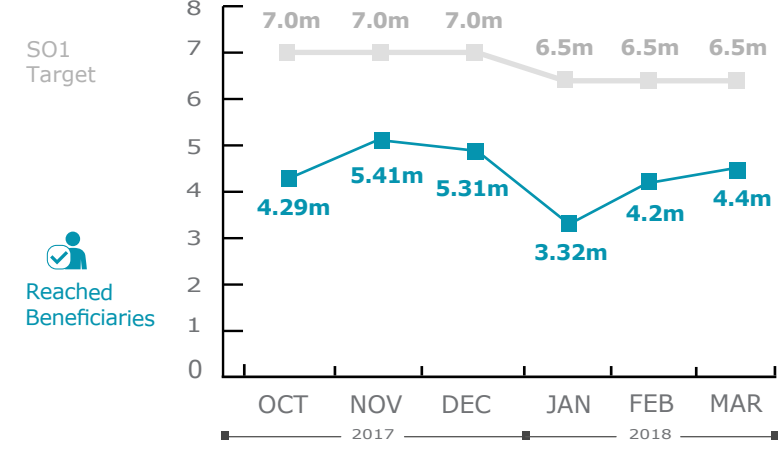

6.5
Million/Monthly

Emergency Response

1.5
Million/Annual

Humanitarian Response Plan (HRP) - 2018

OVERALL TARGET SO1

8
Million

MAR 2018 RESPONSE

Food Basket, Cash & Voucher

68%

4.4
Million

107%

Emergency Response with RTERs

60%

0.9
Million

789%

Against partners plan
Against HRP target

BENEFICIARIES WHOLE OF SYRIA

SO1 RESPONSE

MARCH 2018 CYCLE

Information visualized on this map is based on Food Baskets data collected from 3 hubs and Iraq, provided by ICRC, UNRWA, WFP and 38 organizations.