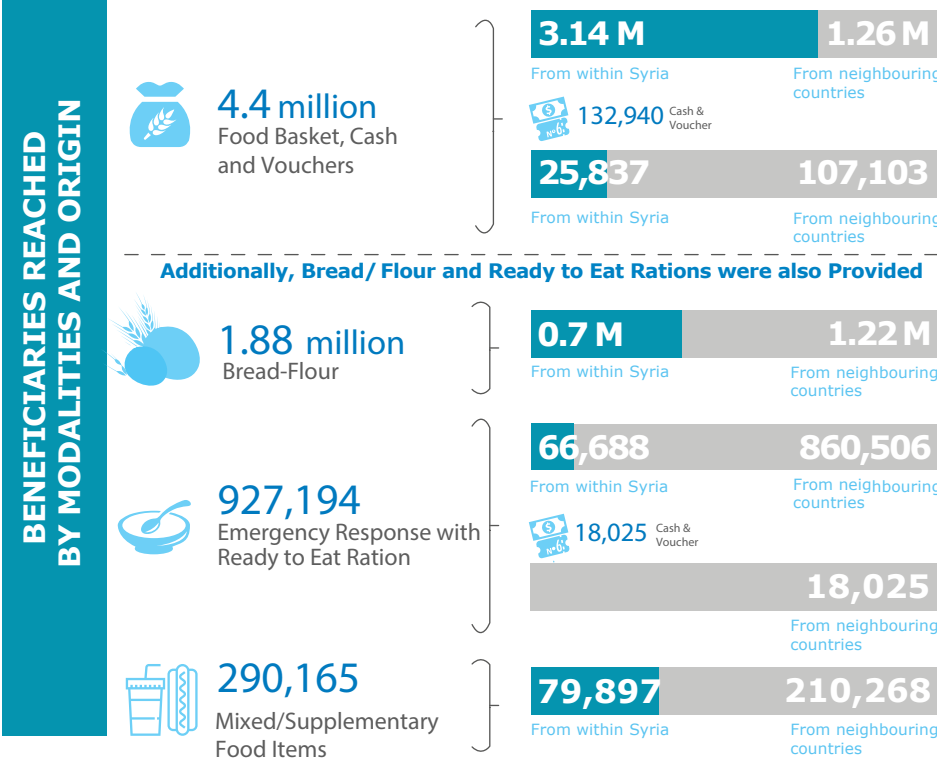

6.5
Million/Monthly

Emergency Response

1.5
Million/Annual

Humanitarian Response Plan (HRP) - 2018

OVERALL TARGET SO1

8
Million

MAR 2018 RESPONSE

Food Basket, Cash & Voucher

68%

4.4
Million

107%

Emergency Response with RTERs

60%

0.9
Million

789%

Against partners plan
Against HRP target

BENEFICIARIES WHOLE OF SYRIA

SO1 RESPONSE

MARCH 2018 CYCLE

Information visualized on this map is based on Food Baskets data collected from 3 hubs and Iraq, provided by ICRC, UNRWA, WFP and 38 organizations.