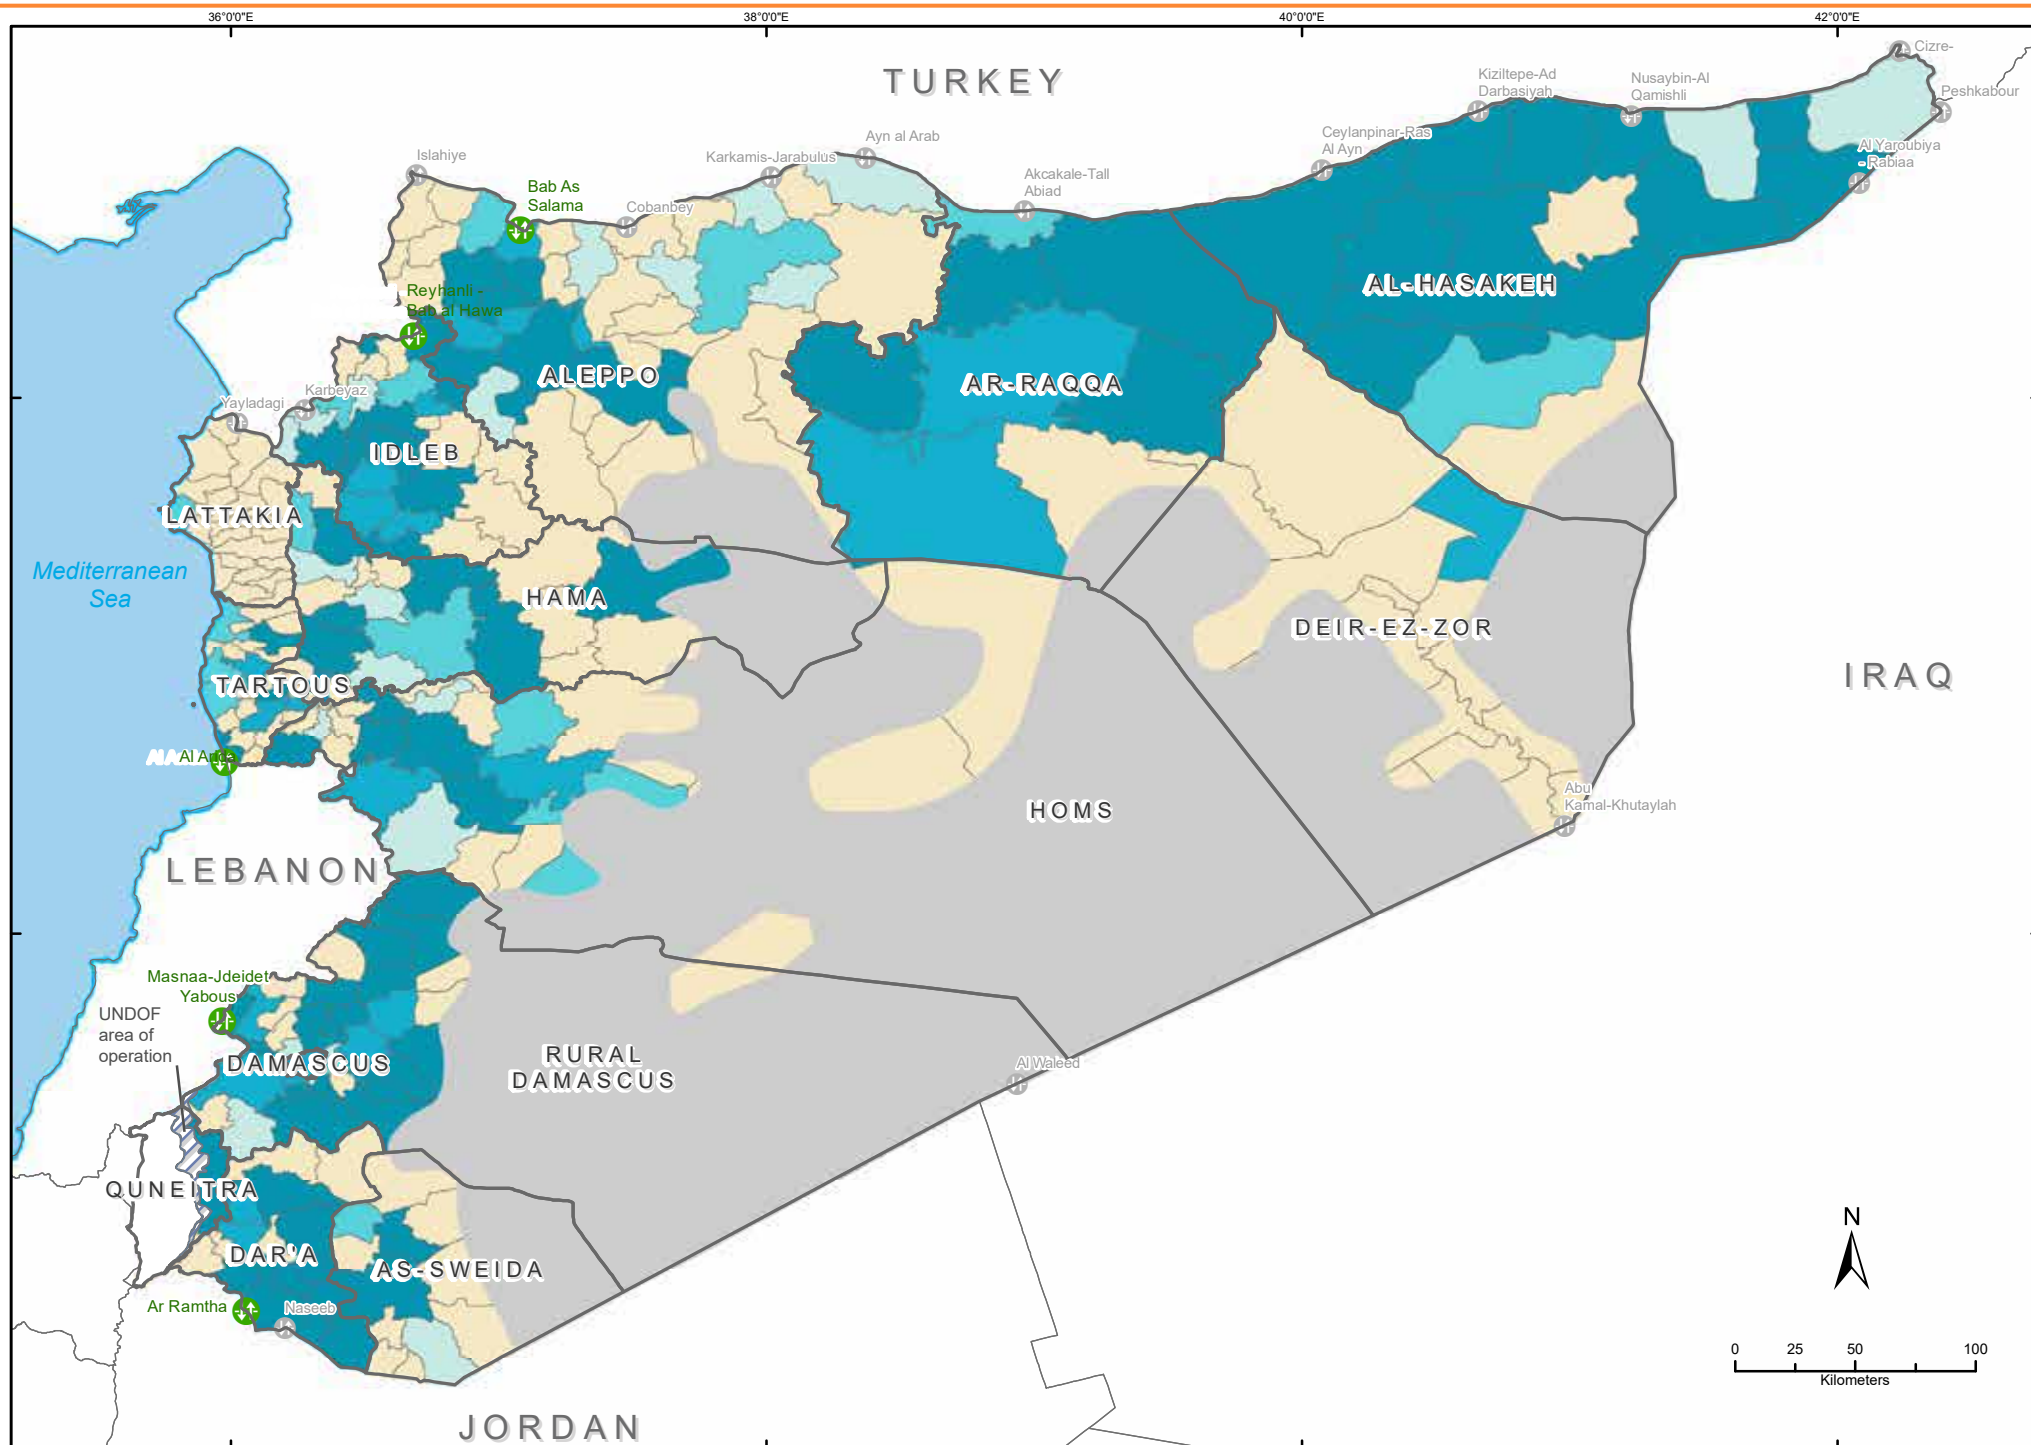

68%

4.4
Million

107%

Emergency Response with RTERs

60%

0.9
Million

789%

Against partners plan
Against HRP target

BENEFICIARIES WHOLE OF SYRIA

SO1 RESPONSE

MARCH 2018 CYCLE

Information visualized on this map is based on Food Baskets data collected from 3 hubs and Iraq, provided by ICRC, UNRWA, WFP and 38 organizations.