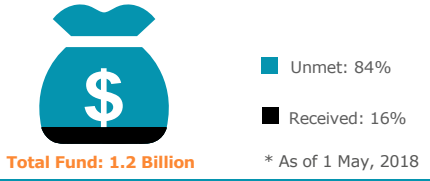

*Note: SADD is based on ratio of 49:51 for male/female due to lack of consistent data across

Information visualized on this map is based on all Livelihood activities data collected from 3 hubs and Iraq, provided by FAO, WFP and 32 organizations.