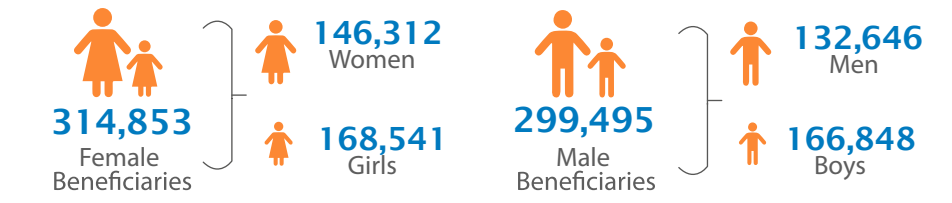

PEOPLE IN NEED

FOOD & LIVELIHOOD ASSISTANCE

Humanitarian Needs Overview (HNO) - 2018

HNO 2016	8.7 Million
MYR 2017	9.4 Million
HNO 2017	9.0 Million

SECTOR OBJECTIVE 2 & 3

Agricultural production, asset protection & income generating activities
Provision of services & restoration of productive infrastructure

Humanitarian Response Plan (HRP) - 2018

OVERALL TARGET SO2 & SO3

JAN-MAR 2018 RESPONSE

Agriculture and livelihoods

(20%) of SO2+SO3 Annual Target
(75%) of SO2+SO3 Partners Plan

BENEFICIARIES

WHOLE OF SYRIA

SO1 RESPONSE

MARCH 2018 CYCLE

93,786 Agriculture inputs	15 From within Syria	93,771 From neighbouring countries
8,557 Small-scale food production	7,340 From within Syria	1,217 From neighbouring countries
23,462 Asset building and protection		23,462 From neighbouring countries
196,358 Veterinary support	185 From within Syria	196,173 From neighbouring countries
44,521 Income generation activities	24,340 From within Syria	20,181 From neighbouring countries
227,460 Rehabilitation of infrastructure		227,460 From neighbouring countries
20,204 Provision of services	16,332 From within Syria	3,872 From neighbouring countries

BENEFICIARIES REACHED BY MODALITIES AND ORIGIN

*Note: SADD is based on ratio of 49:51 for male/female due to lack of consistent data across

Information visualized on this map is based on all Livelihood activities data collected from 3 hubs and Iraq, provided by FAO, WFP and 32 organizations.