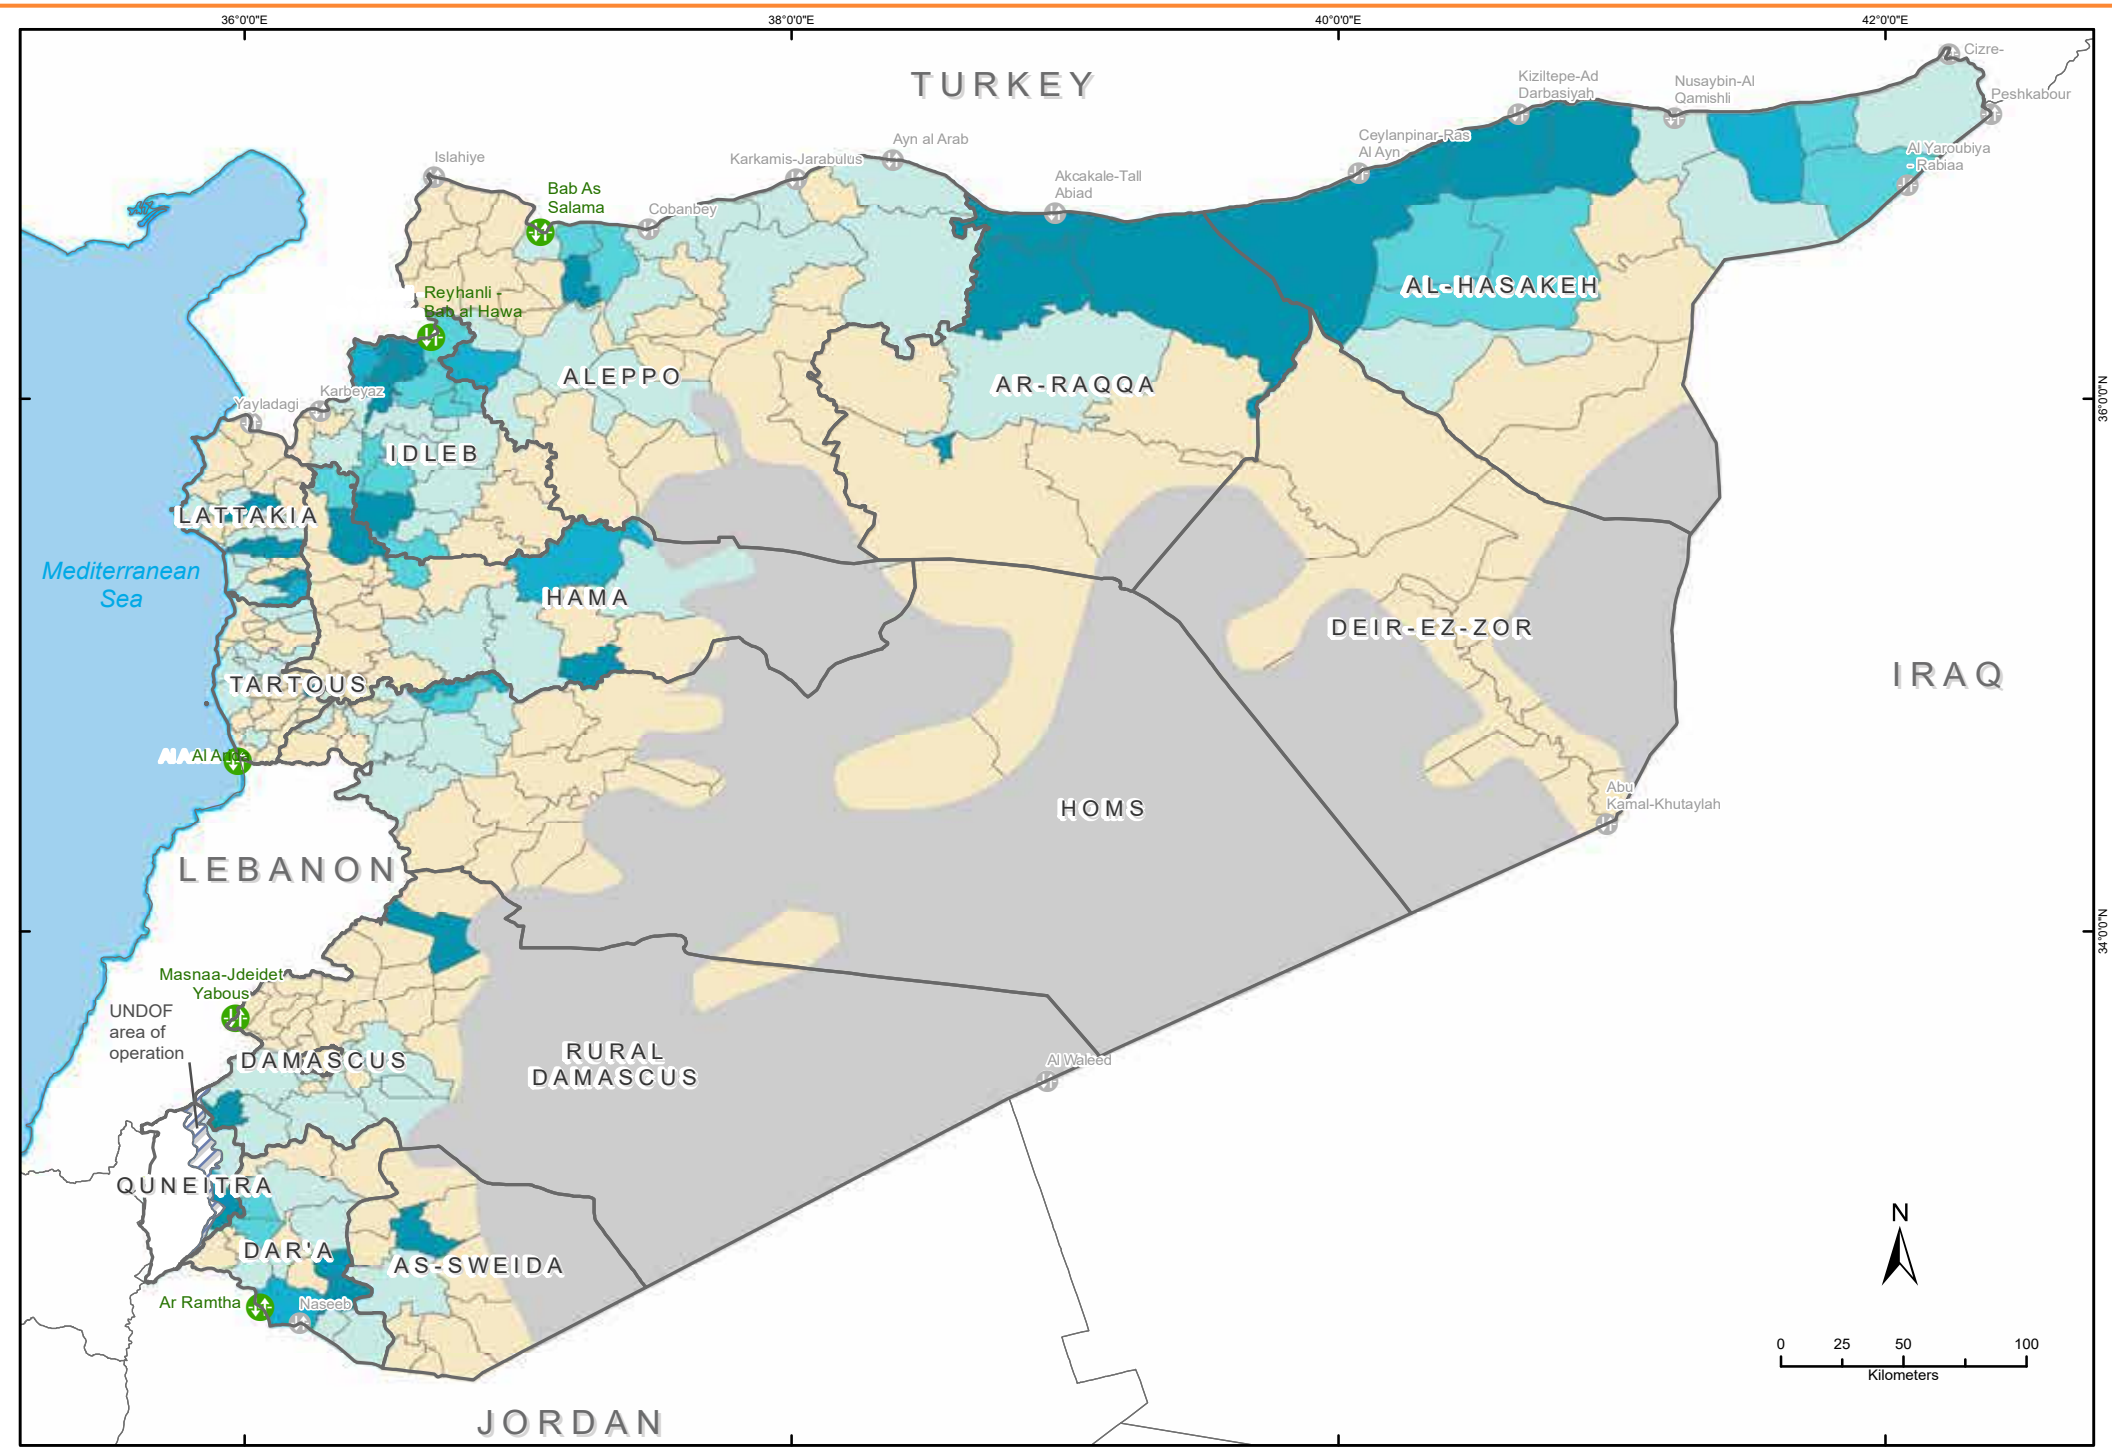

BENEFICIARIES REACHED BY MODALITIES AND ORIGIN

*Note: SADD is based on ratio of 49:51 for male/female due to lack of consistent data across

Information visualized on this map is based on all Livelihood activities data collected from 3 hubs and Iraq, provided by FAO, WFP and 32 organizations.