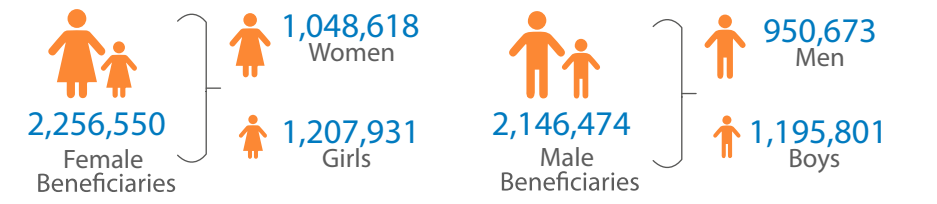

MARCH 2018 CYCLE

Information visualized on this map is based on Food Baskets data collected from 3 hubs and Iraq, provided by ICRC, UNRWA, WFP and 38 organizations.