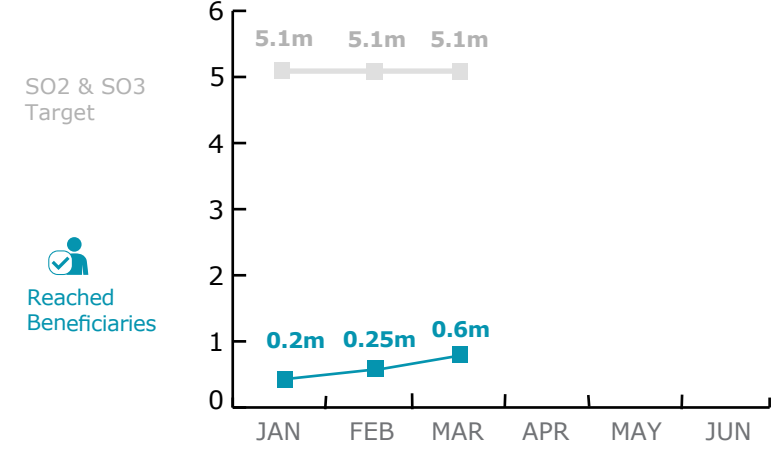

Humanitarian Response Plan (HRP) - 2018

OVERALL TARGET SO2 & SO3

JAN-MAR 2018 RESPONSE

Agriculture and livelihoods

(20%) of SO2+SO3 Annual Target
(75%) of SO2+SO3 Partners Plan

BENEFICIARIES

WHOLE OF SYRIA

SO1 RESPONSE

MARCH 2018 CYCLE

93,786 Agriculture inputs	15 From within Syria	93,771 From neighbouring countries
8,557 Small-scale food production	7,340 From within Syria	1,217 From neighbouring countries
23,462 Asset building and protection		23,462 From neighbouring countries
196,358 Veterinary support	185 From within Syria	196,173 From neighbouring countries
44,521 Income generation activities	24,340 From within Syria	20,181 From neighbouring countries
227,460 Rehabilitation of infrastructure		227,460 From neighbouring countries
20,204 Provision of services	16,332 From within Syria	3,872 From neighbouring countries