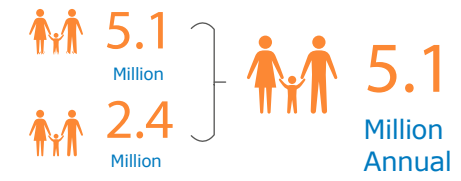

Please visit:
The WoS FSS March Interactive Dashboard

Contact: info.wos@fsccluster.org
Syria Emergency Page on: <http://fsccluster.org/syria>

PEOPLE IN NEED

FOOD & LIVELIHOOD ASSISTANCE

Humanitarian Needs Overview (HNO) - 2018

HNO 2016	8.7 Million
MYR 2017	9.4 Million
HNO 2017	9.0 Million

SECTOR OBJECTIVE 2 & 3

Agricultural production, asset protection & income generating activities
Provision of services & restoration of productive infrastructure