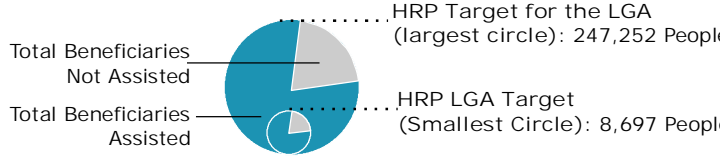

ADAWAMA: 2 Organizations

- Catholic Relief Services (CRS)
- Plan International

Agriculture Inputs and Livelihoods Activities

Total Number of HRP Targeted: **2.9 Million**

Total Number of Beneficiaries Assisted: **309,777**