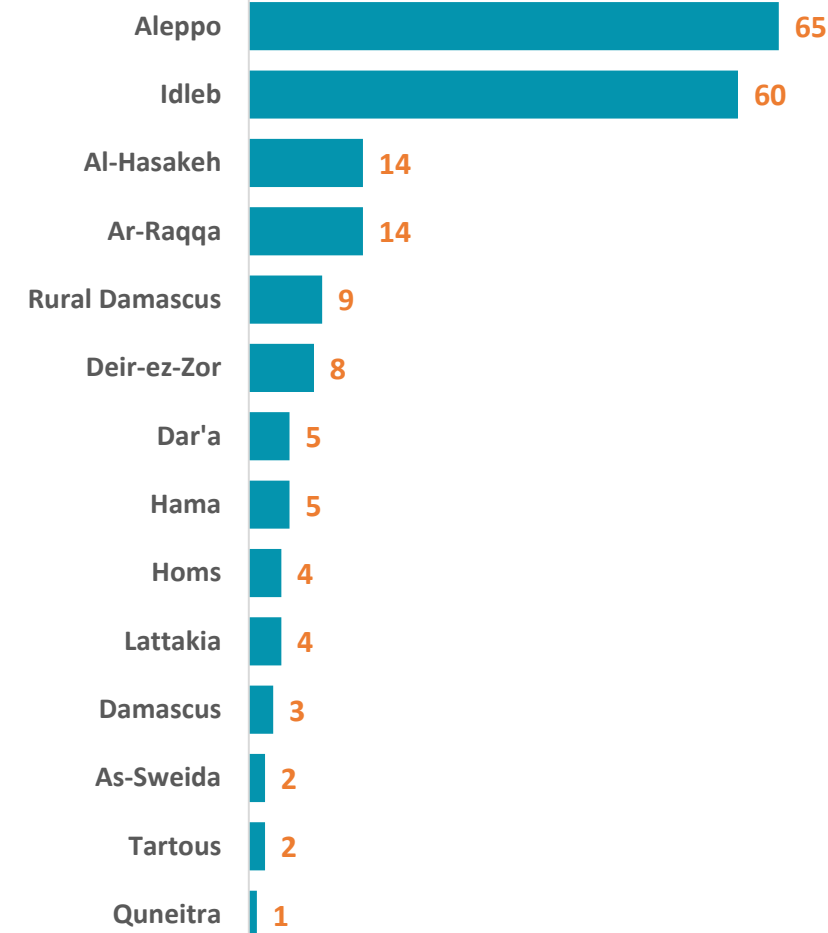

Syria Arab Republic: Partners Presence Map - June 2023

(Organizations and Implementing Partners)

TOTAL NUMBER OF PARTNERS

86

(Inc.: WFP, FAO)

NUMBER OF PARTNERS AT SUB DISTRICT LEVEL

NUMBER OF PARTNERS AT HUB LEVEL

Damascus Hub **12**

Turkey Hub **68**

NES Hub **15**

of Partners Present at Sub-district Level

Boundaries

Information shared is based on submissions at Whole of Syria level across the three hubs. It includes organizations and their implementing partners