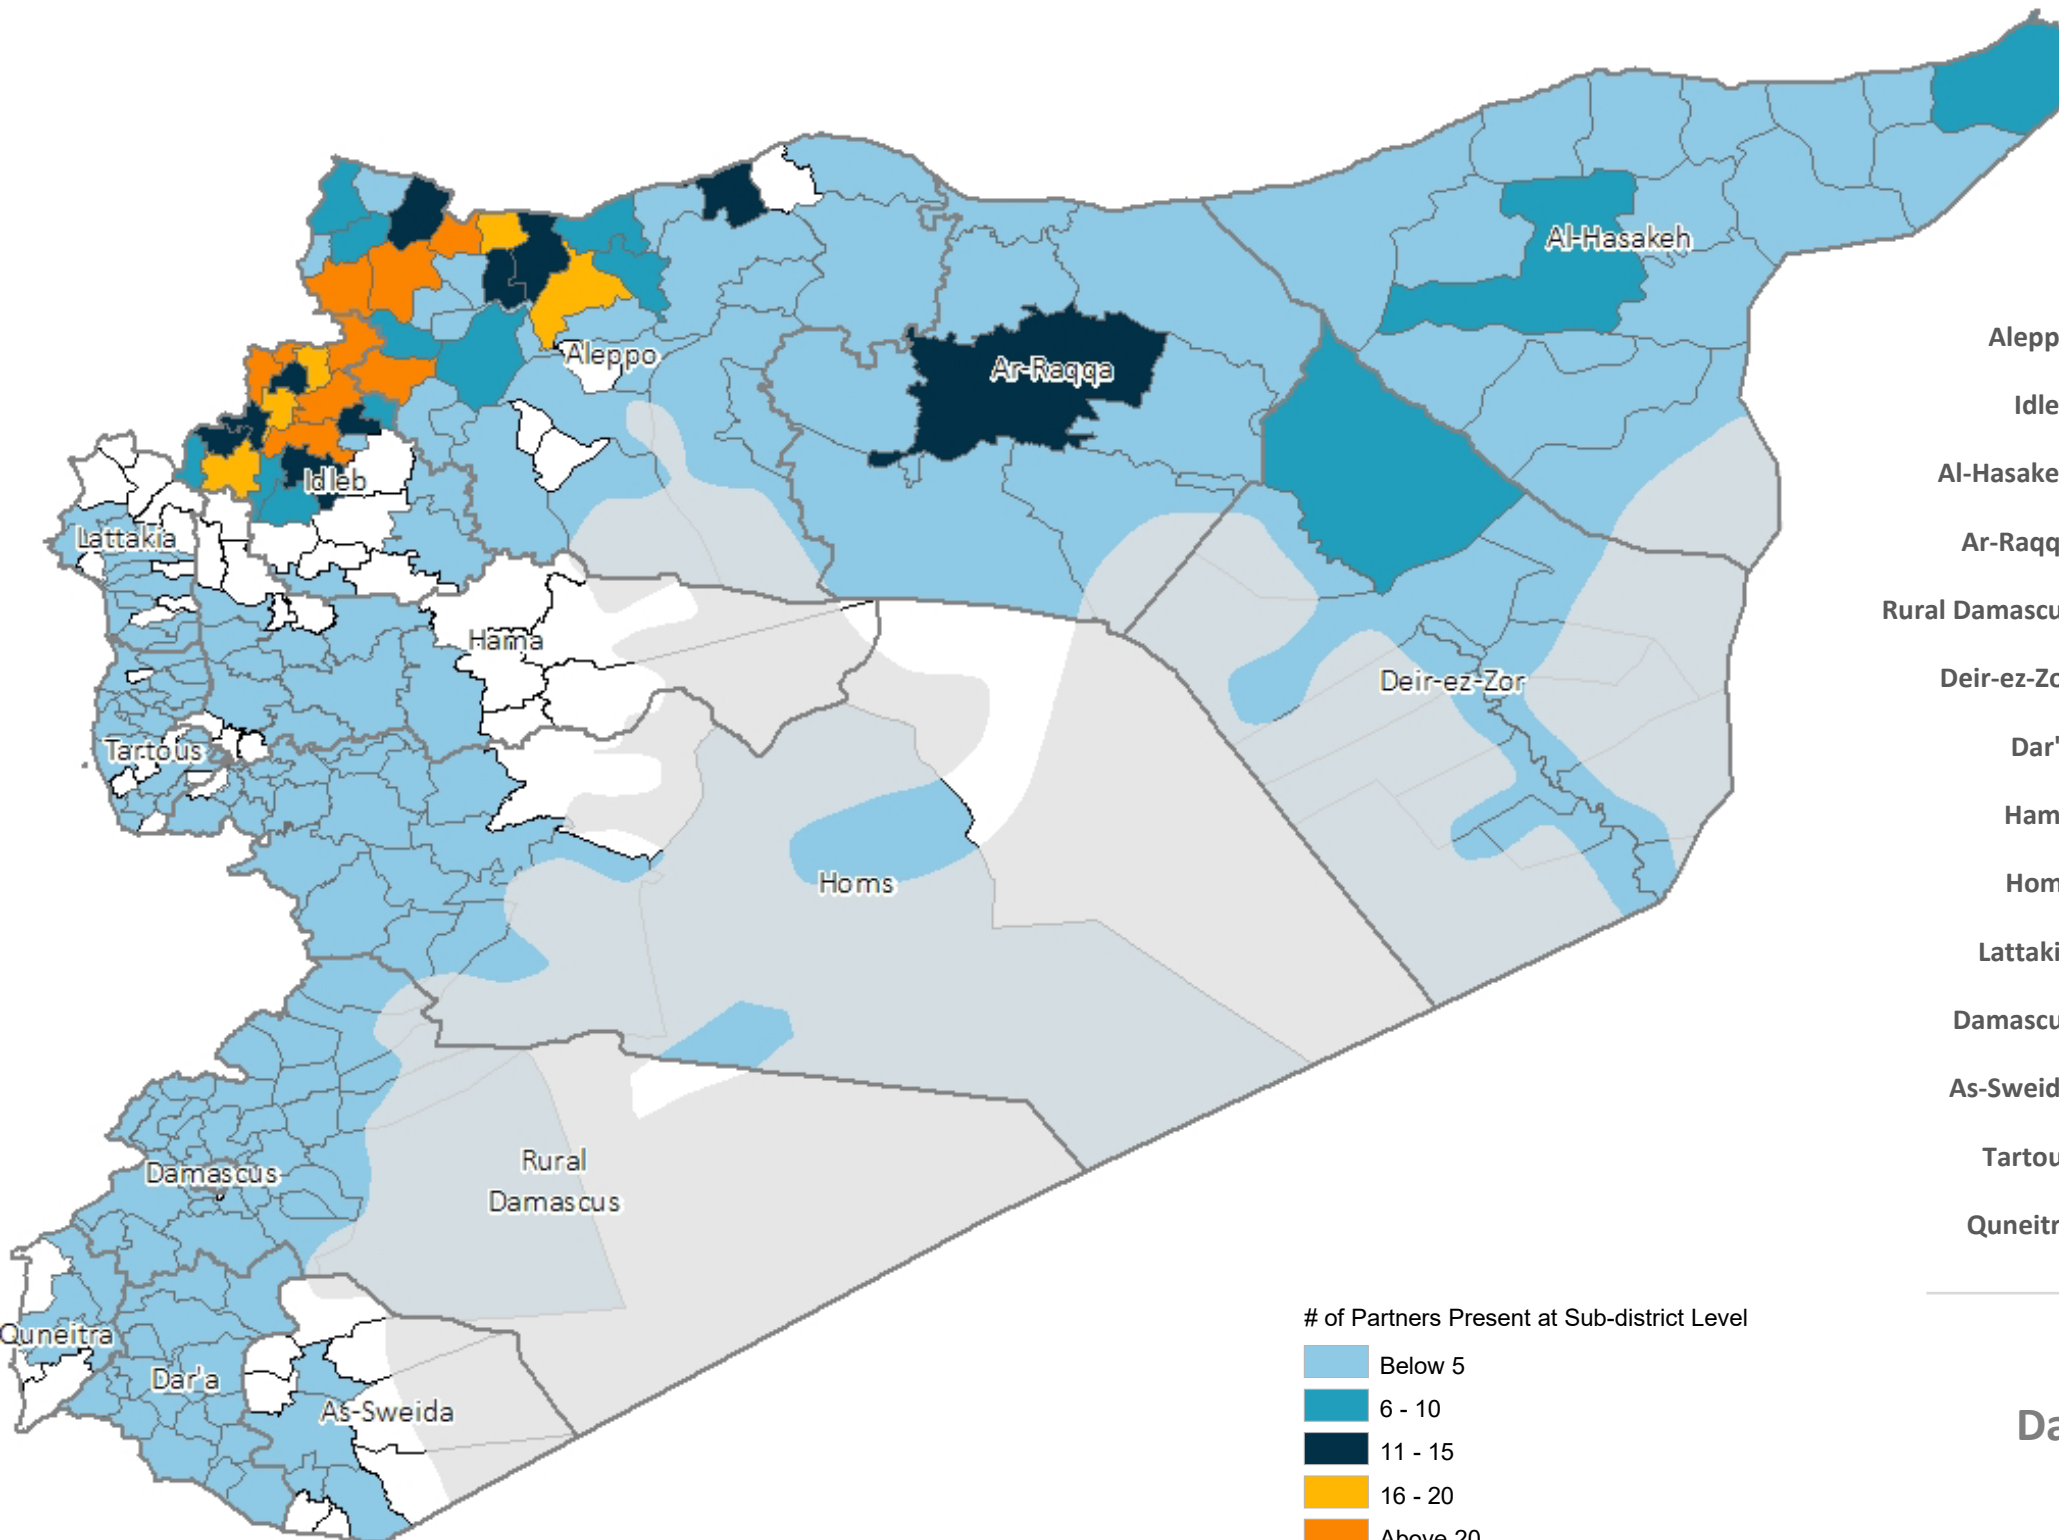

Syria Arab Republic: Partners Presence Map - June 2023

(Organizations and Implementing Partners)

TOTAL NUMBER OF PARTNERS

86

(Inc.: WFP, FAO)

NUMBER OF PARTNERS AT SUB DISTRICT LEVEL

NUMBER OF PARTNERS AT HUB LEVEL

Damascus Hub **12**

Turkey Hub **68**

NES Hub **15**

of Partners Present at Sub-district Level

Boundaries

Information shared is based on submissions at Whole of Syria level across the three hubs. It includes organizations and their implementing partners