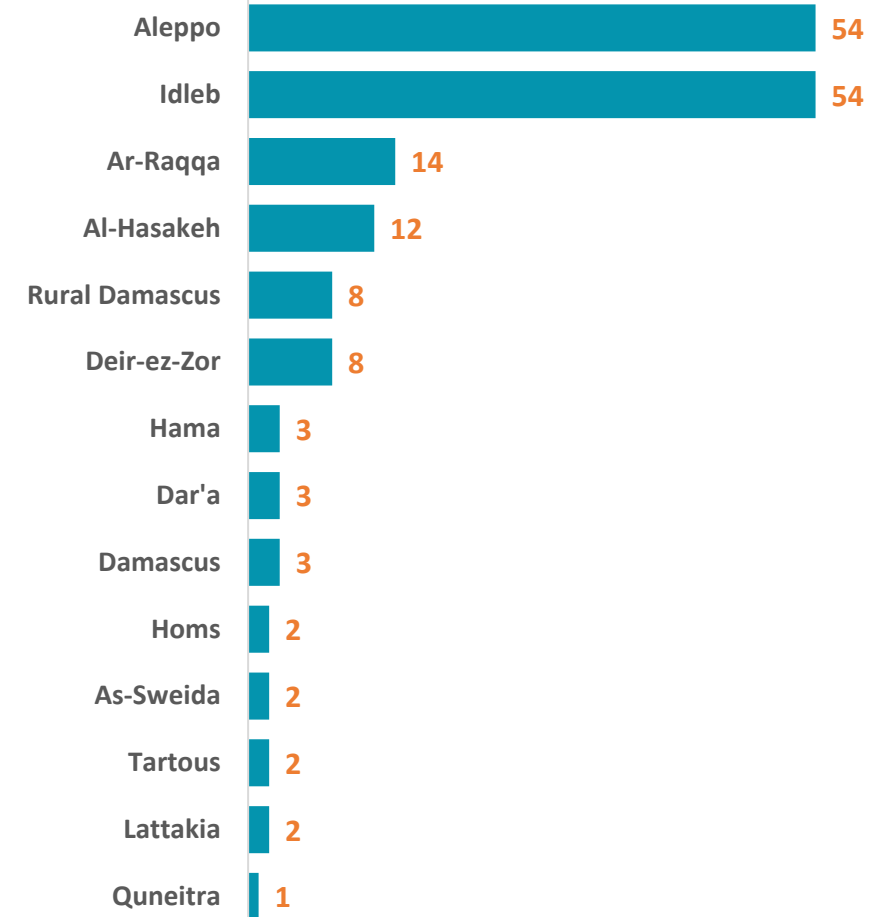

Syria Arab Republic: Partners Presence Map - April 2023

(Organizations and Implementing Partners)

TOTAL NUMBER OF PARTNERS

79

(Inc.: WFP, FAO)

NUMBER OF PARTNERS AT SUB DISTRICT LEVEL

NUMBER OF PARTNERS AT HUB LEVEL

Damascus Hub **11**

Turkey Hub **62**

NES Hub **15**

of Partners Present at Sub-district Level

Boundaries

Information shared is based on submissions at Whole of Syria level across the three hubs. It includes organizations and their implementing partners