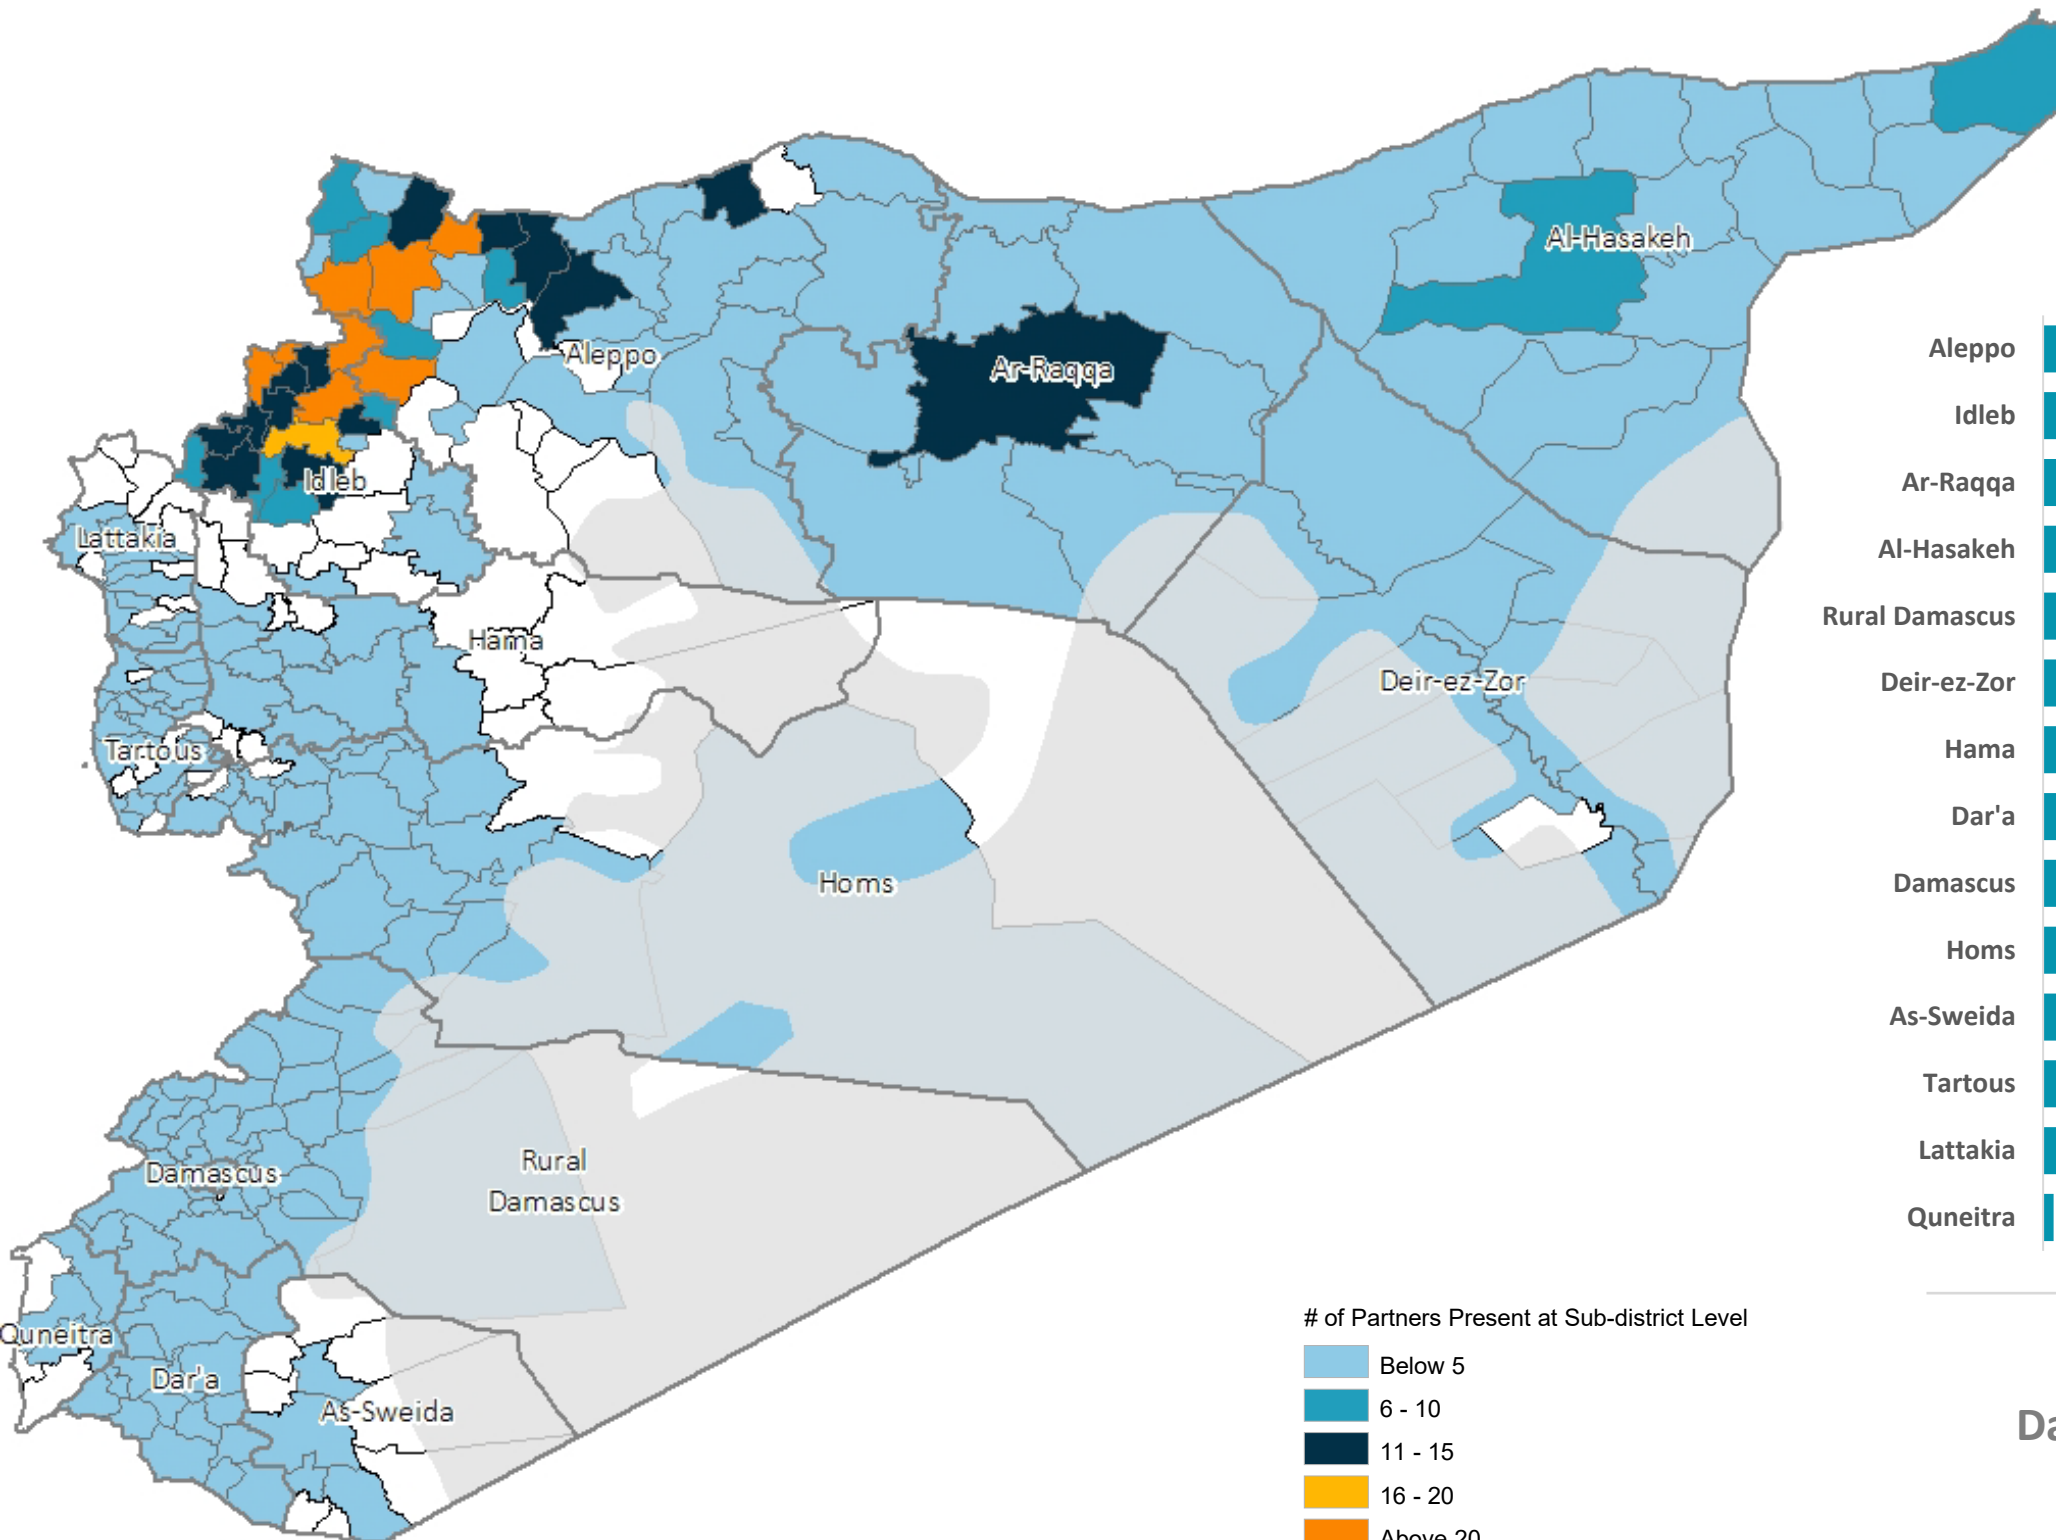

Syria Arab Republic: Partners Presence Map - April 2023

(Organizations and Implementing Partners)

TOTAL NUMBER OF PARTNERS

79

(Inc.: WFP, FAO)

NUMBER OF PARTNERS AT SUB DISTRICT LEVEL

NUMBER OF PARTNERS AT HUB LEVEL

Damascus Hub **11**

Turkey Hub **62**

NES Hub **15**

of Partners Present at Sub-district Level

Boundaries

Information shared is based on submissions at Whole of Syria level across the three hubs. It includes organizations and their implementing partners