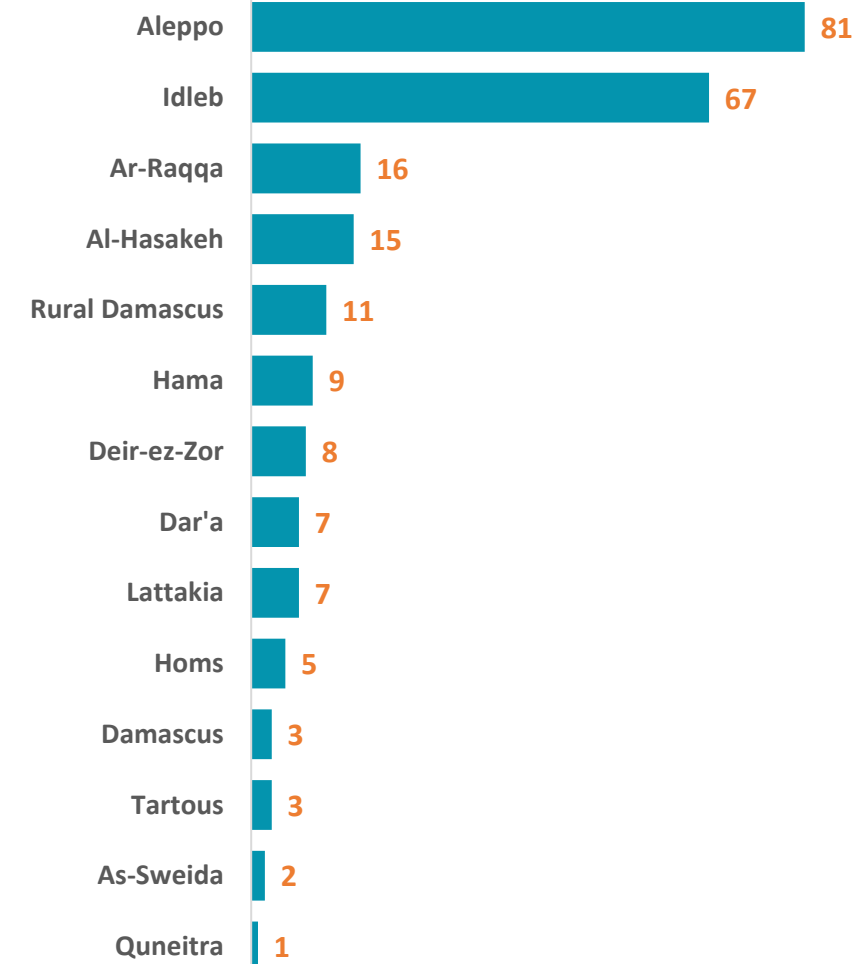

Syria Arab Republic: Partners Presence Map - October 2023

(Organizations and Implementing Partners)

TOTAL NUMBER OF PARTNERS

103

(Inc.: WFP, FAO)

NUMBER OF PARTNERS AT SUB DISTRICT LEVEL

NUMBER OF PARTNERS AT HUB LEVEL

of Partners Present at Sub-district Level

No Partners

Boundaries

Information shared is based on submissions at Whole of Syria level across the three hubs. It includes organizations and their implementing partners