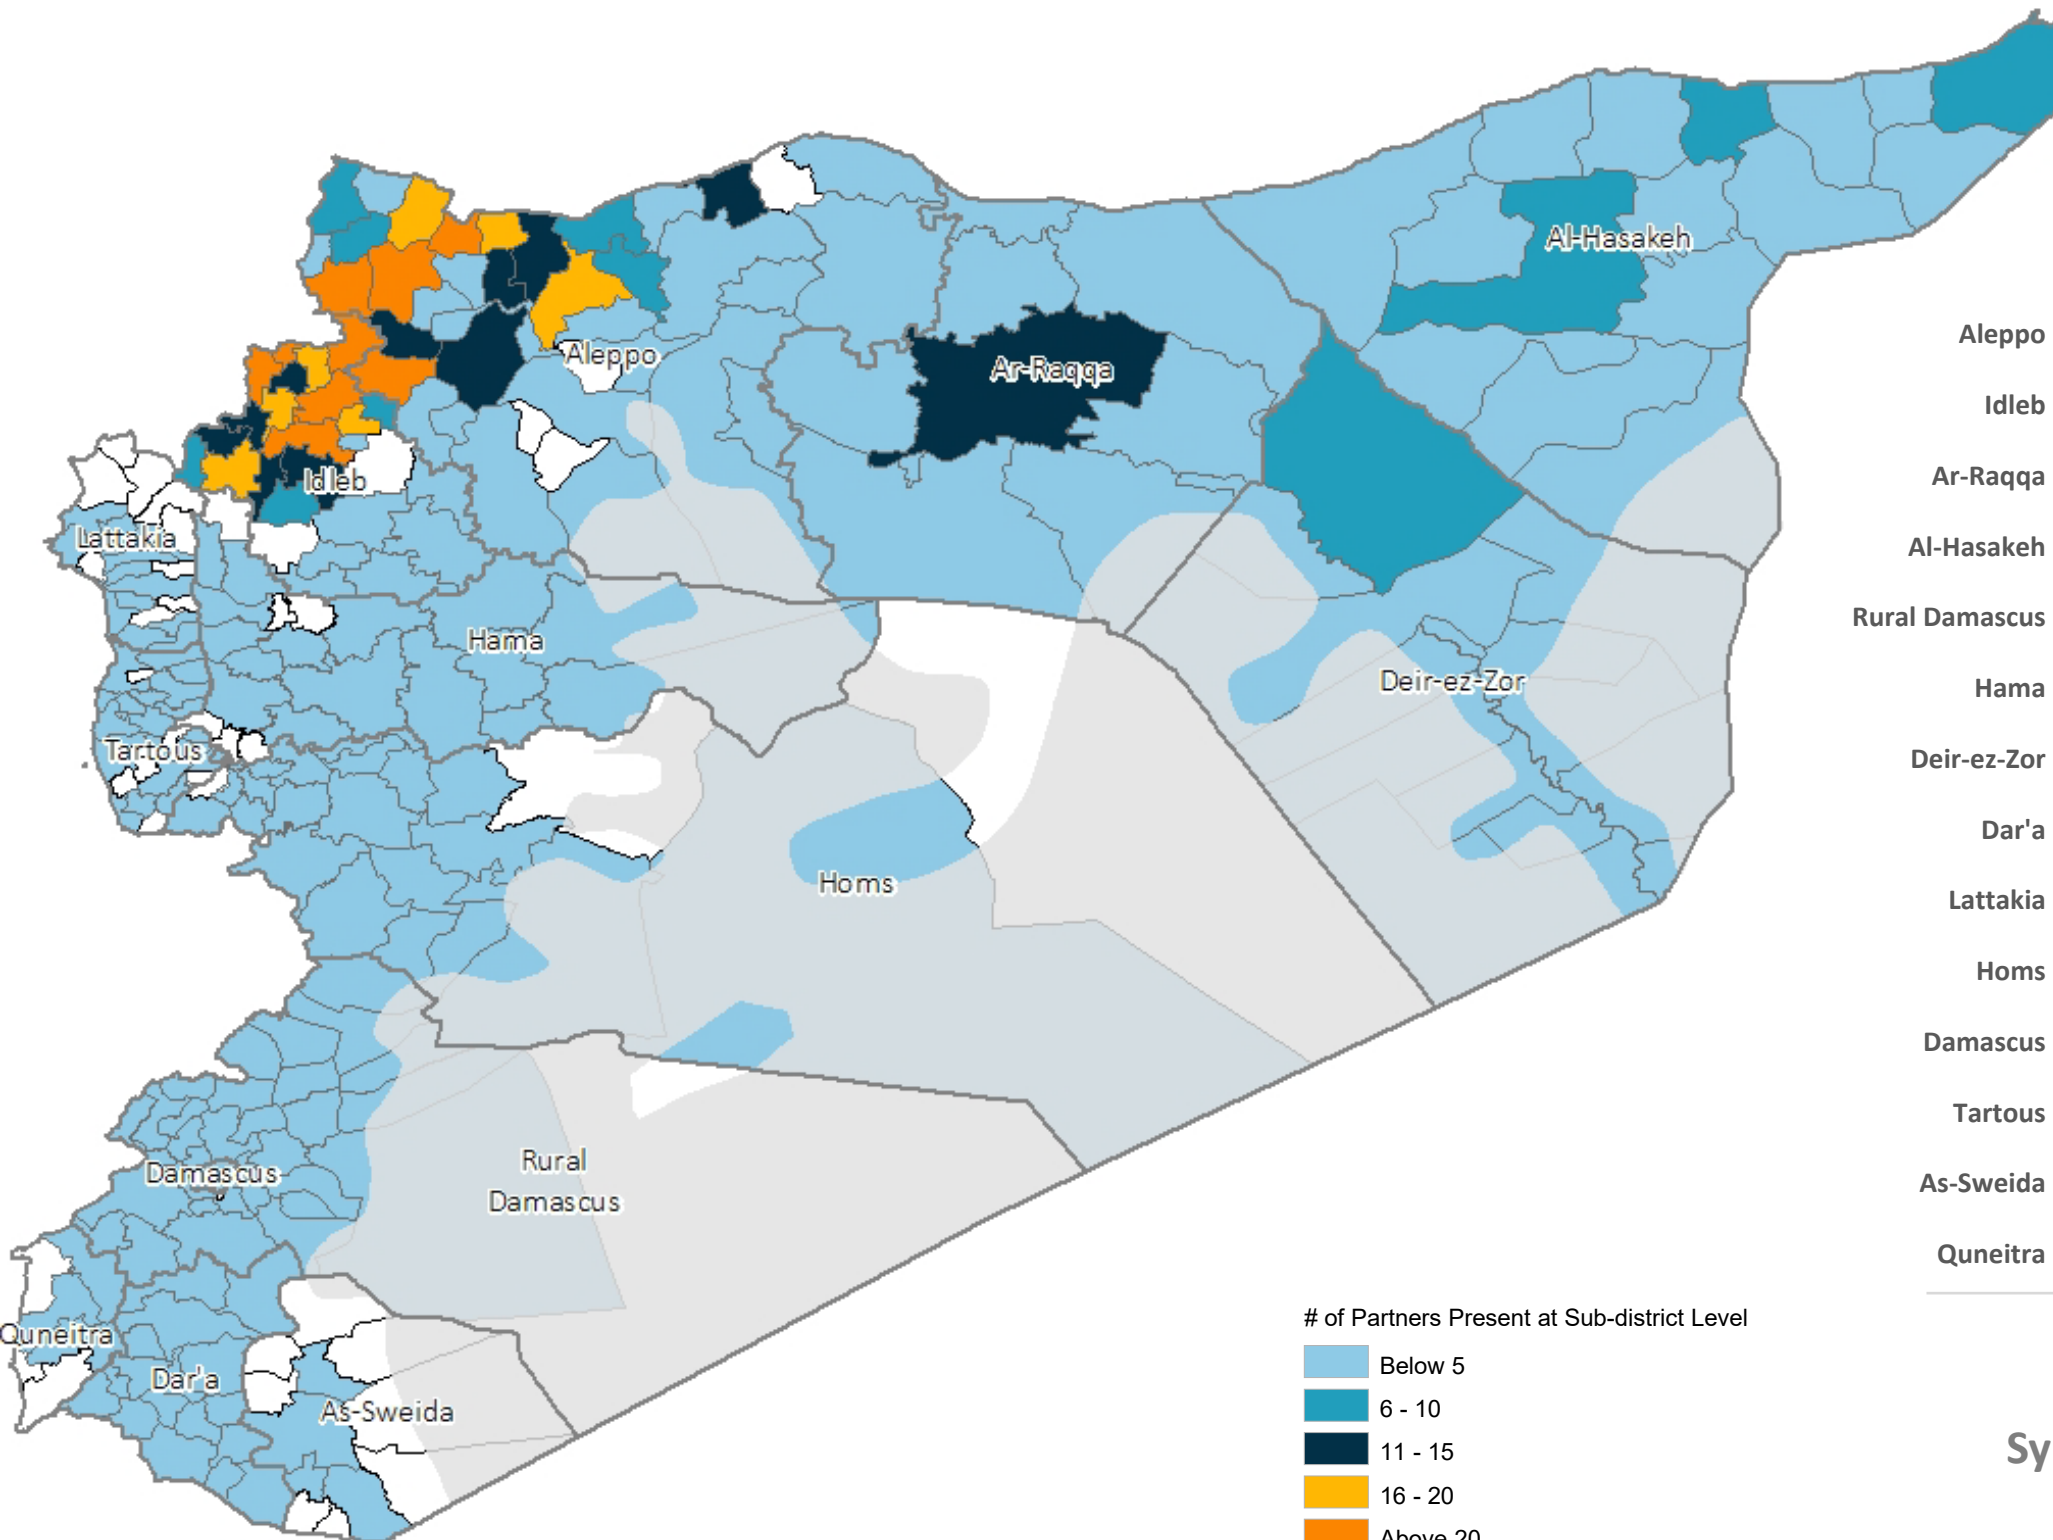

Syria Arab Republic: Partners Presence Map - October 2023

(Organizations and Implementing Partners)

TOTAL NUMBER OF PARTNERS

103

(Inc.: WFP, FAO)

NUMBER OF PARTNERS AT SUB DISTRICT LEVEL

NUMBER OF PARTNERS AT HUB LEVEL

of Partners Present at Sub-district Level

No Partners

Boundaries

Information shared is based on submissions at Whole of Syria level across the three hubs. It includes organizations and their implementing partners