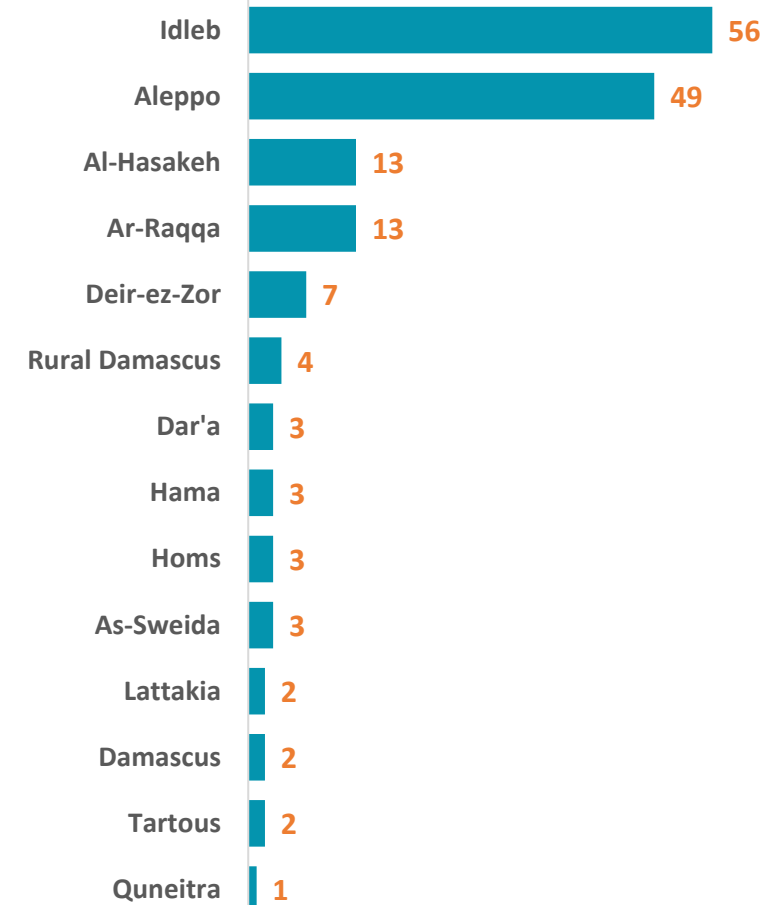

# Syria Arab Republic: Partners Presence Map - March 2022

(Organizations and Implementing Partners)

TOTAL NUMBER OF PARTNERS

**78**

(Inc.: WFP, FAO)

NUMBER OF PARTNERS AT SUB DISTRICT LEVEL

NUMBER OF PARTNERS AT HUB LEVEL

# of Partners Present at Sub-district Level

Boundaries

Information shared is based on submissions at Whole of Syria level across the three hubs. It includes organizations and their implementing partners