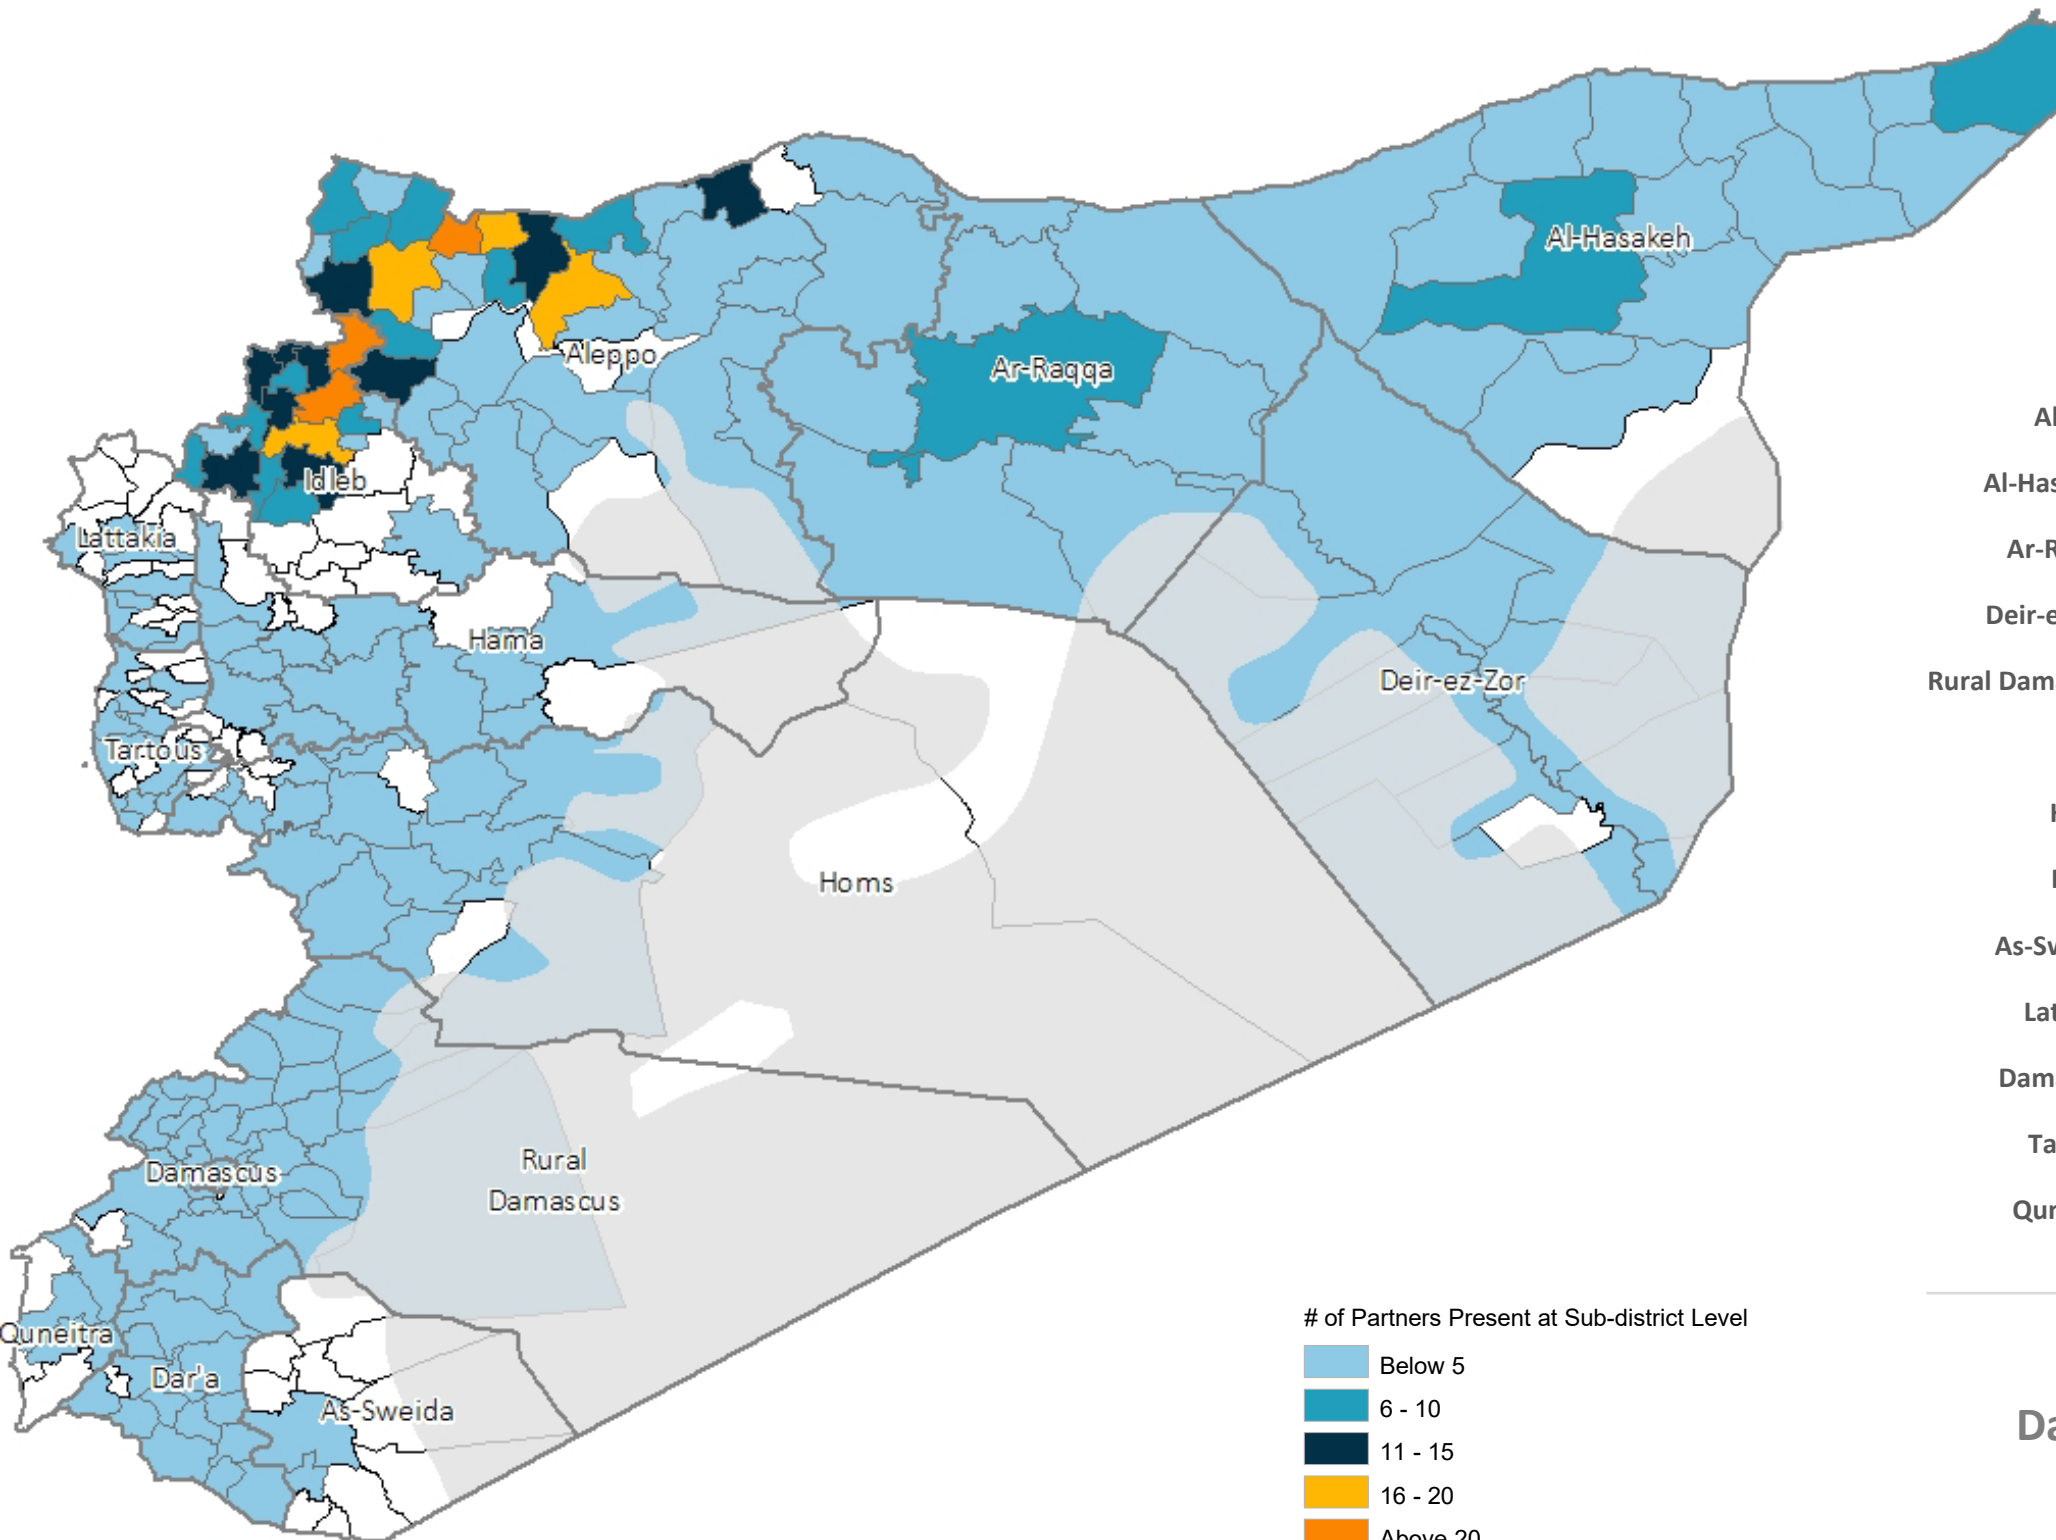

# Syria Arab Republic: Partners Presence Map - March 2022

(Organizations and Implementing Partners)

TOTAL NUMBER OF PARTNERS

**78**

(Inc.: WFP, FAO)

NUMBER OF PARTNERS AT SUB DISTRICT LEVEL

NUMBER OF PARTNERS AT HUB LEVEL

# of Partners Present at Sub-district Level

Boundaries

Information shared is based on submissions at Whole of Syria level across the three hubs. It includes organizations and their implementing partners