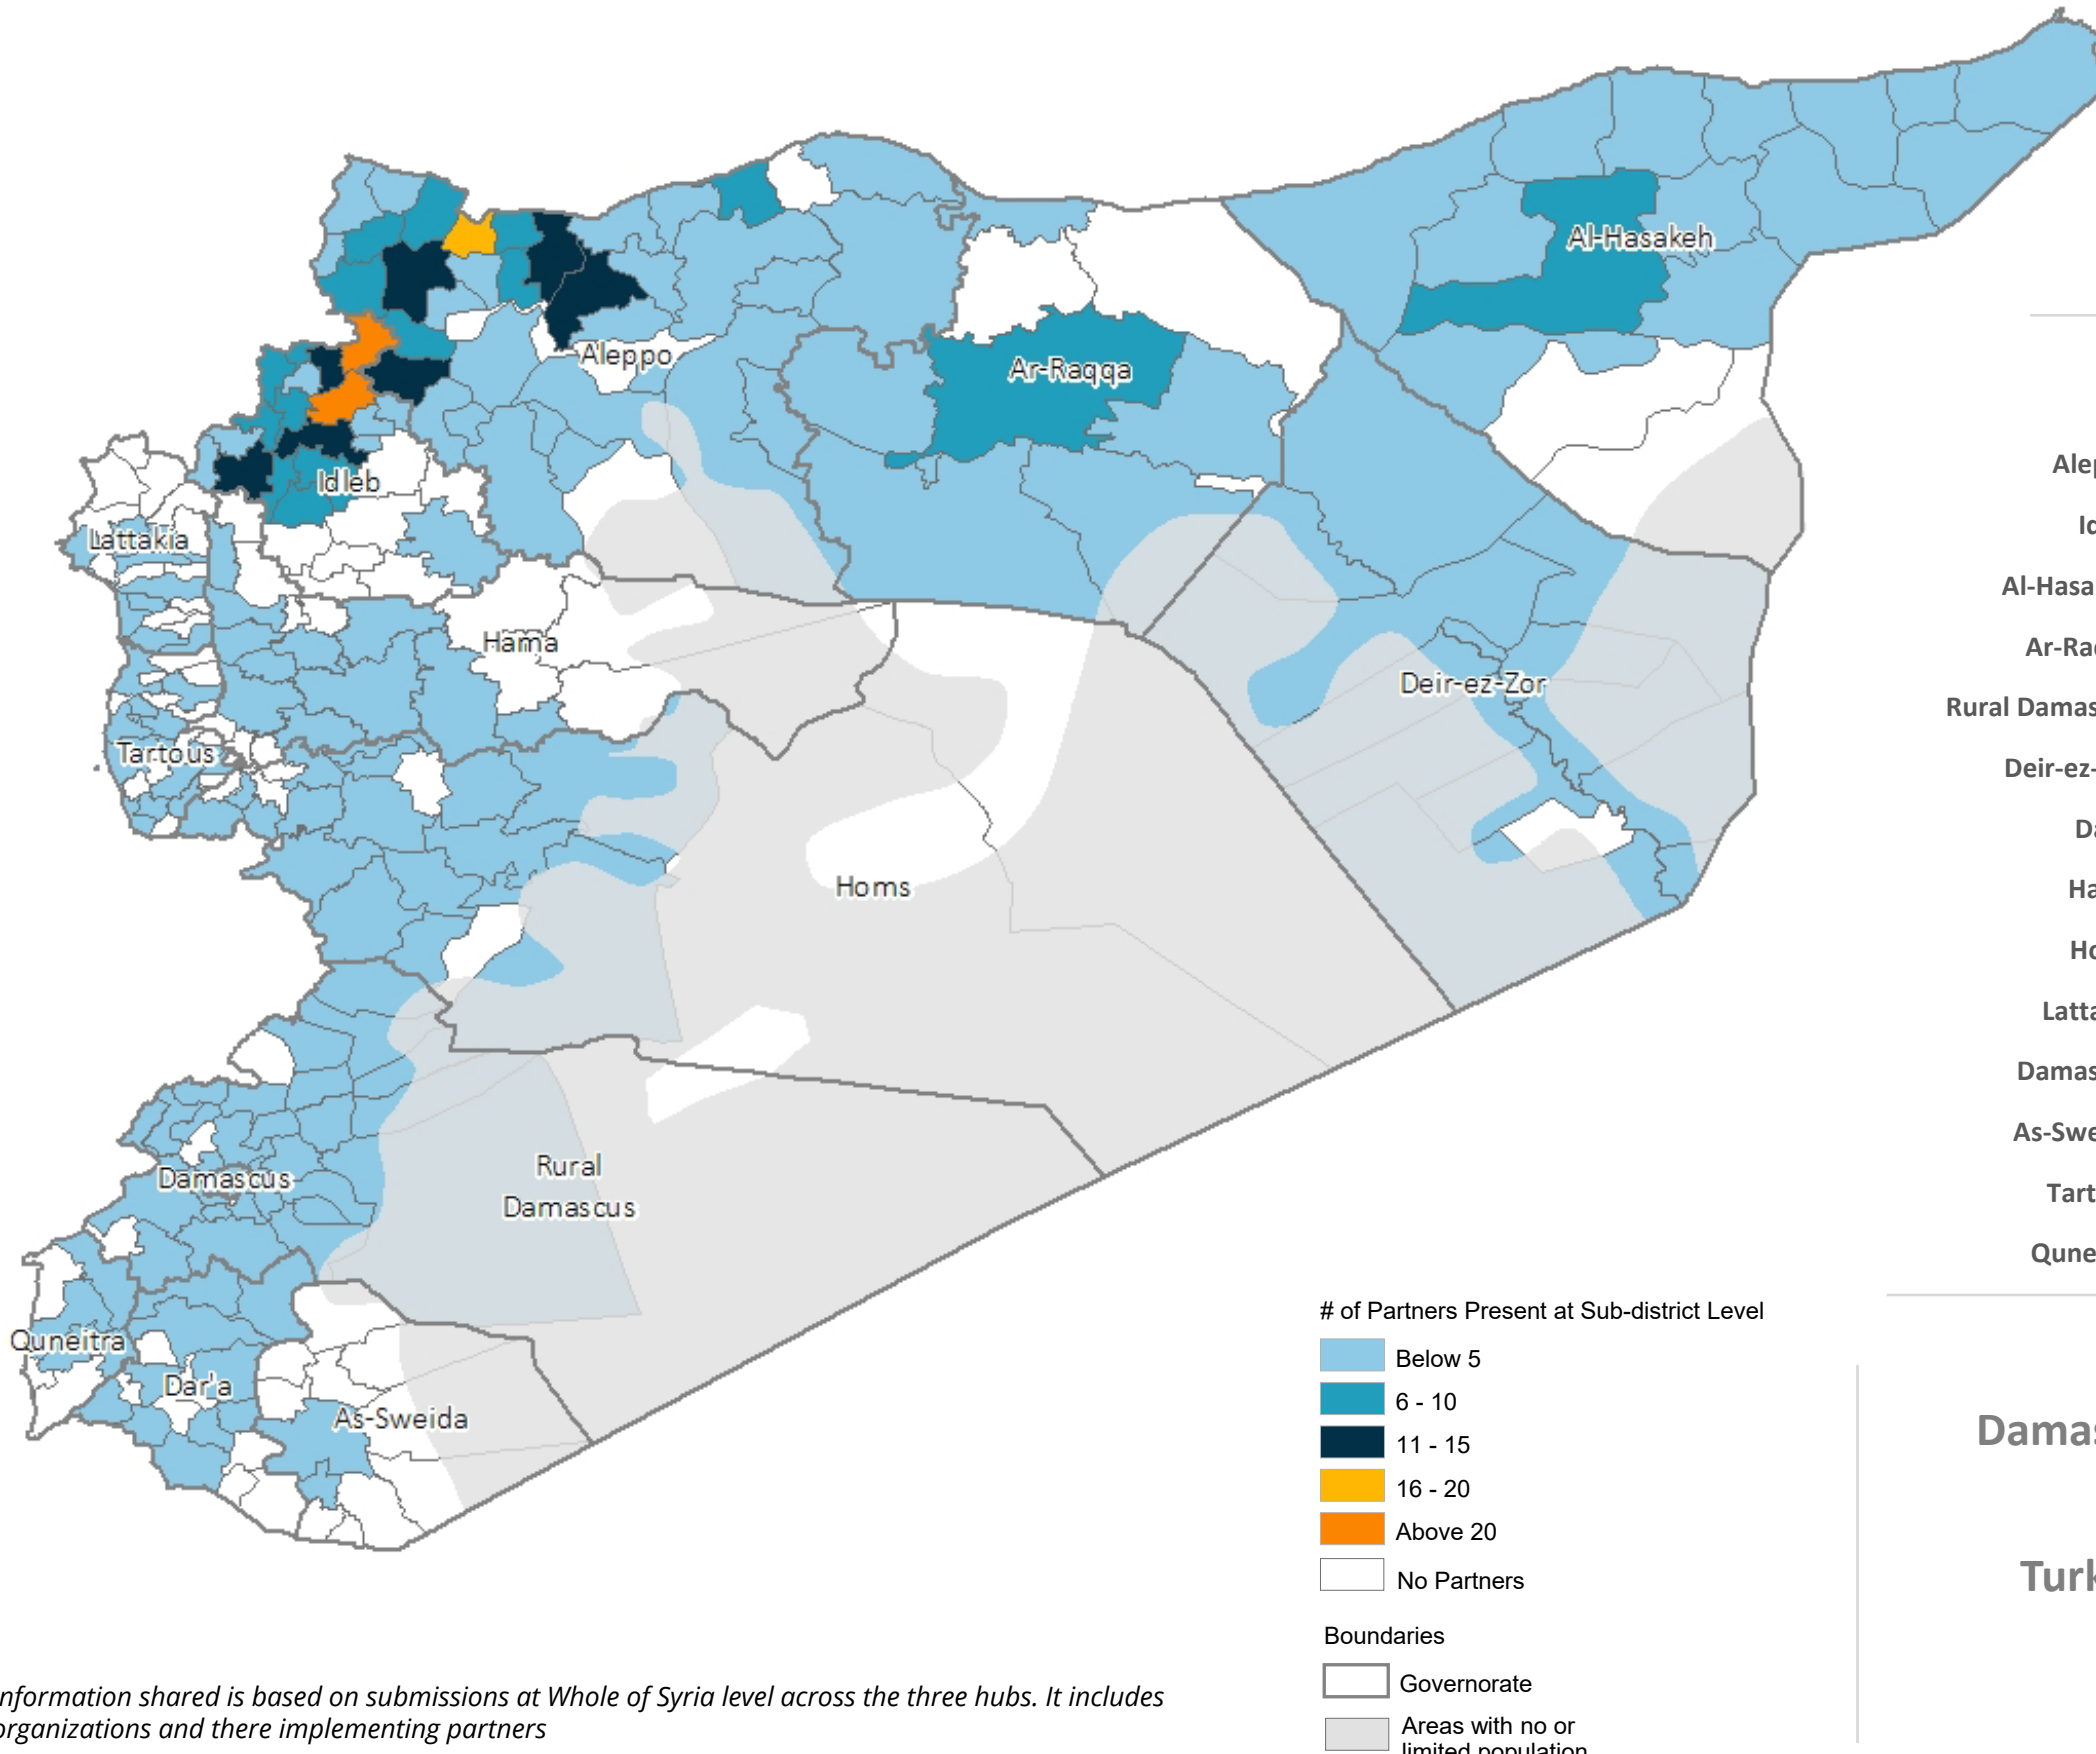

Syria Arab Republic: Partners Presence Map

(Organizations and Implementing Partners)

January 2022

WHOLE OF SYRIA (WoS)
FOOD SECURITY
SECTOR

TOTAL NUMBER OF PARTNERS

62
(Inc.: WFP, FAO)

NUMBER OF PARTNERS AT GOVERNORATE LEVEL

Aleppo	40
Idleb	40
Al-Hasakeh	10
Ar-Raqqa	9
Rural Damascus	2
Deir-ez-Zor	2
Dar'a	2
Hama	2
Homs	2
Lattakia	2
Damascus	2
As-Sweida	1
Tartous	1
Quneitra	1

of Partners Present at Sub-district Level

- Below 5
- 6 - 10
- 11 - 15
- 16 - 20
- Above 20
- No Partners

- Boundaries
- Governorate
 - Areas with no or limited population

NUMBER OF PARTNERS AT HUB LEVEL

Damascus Hub		3
Turkey Hub		53
NES Hub		9

Information shared is based on submissions at Whole of Syria level across the three hubs. It includes organizations and their implementing partners