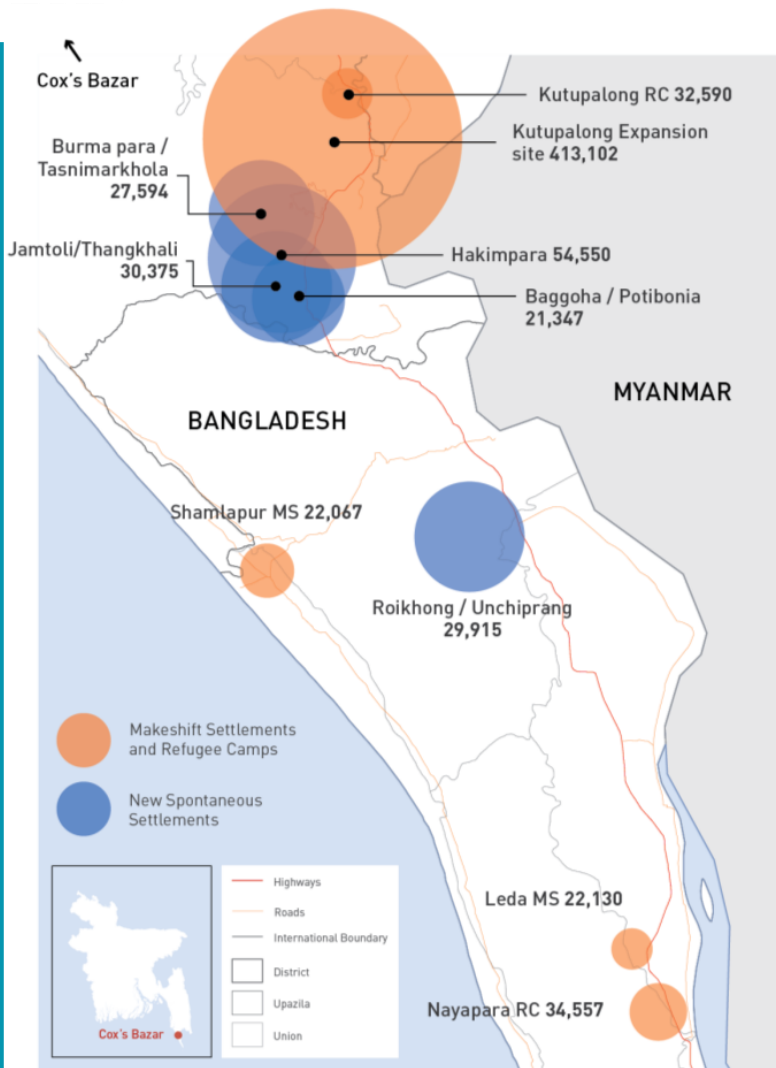

REFUGEE SITES BY POPULATION AND LOCATION TYPE

The boundaries and names shown and the designations used on this map do not imply official endorsement or acceptance by the United Nations.

Bangladesh Emergency Response

The recent violence in Myanmar's Rakhine State has led to widespread movement of the Rohingya population both within Myanmar and across the border into Bangladesh. The newly arrived Rohingya Refugees in Bangladesh live in extremely precarious

and deteriorating conditions, requiring an immediate and comprehensive scale-up of the relief response. Given the current volatile situation, the numbers continue to increase. 603,000 people have been displaced since August 25th 2017.

FOOD SECURITY UPDATES:

- WFP with its partners has started distribution of the FSS coordinated full Food Package for 2 weeks ration starting since 7 October 2017. Next round will start on 25 October
- Package includes 25 kg rice, 4kg pulse, 2 litter vegetable oil, 0.5 kg iodine salt and 1 kg sugar.
- Since 25 August, 63,633 (13,223 PLW and 50,403 Children under 5) received supplementary feeding

KEY FACTS AND FIGURES

FSS PEOPLE TARGETED

PEOPLE ASSISTED

PARTNERS

MEN / WOMEN BREAKDOWN

FUNDING REQUIRED