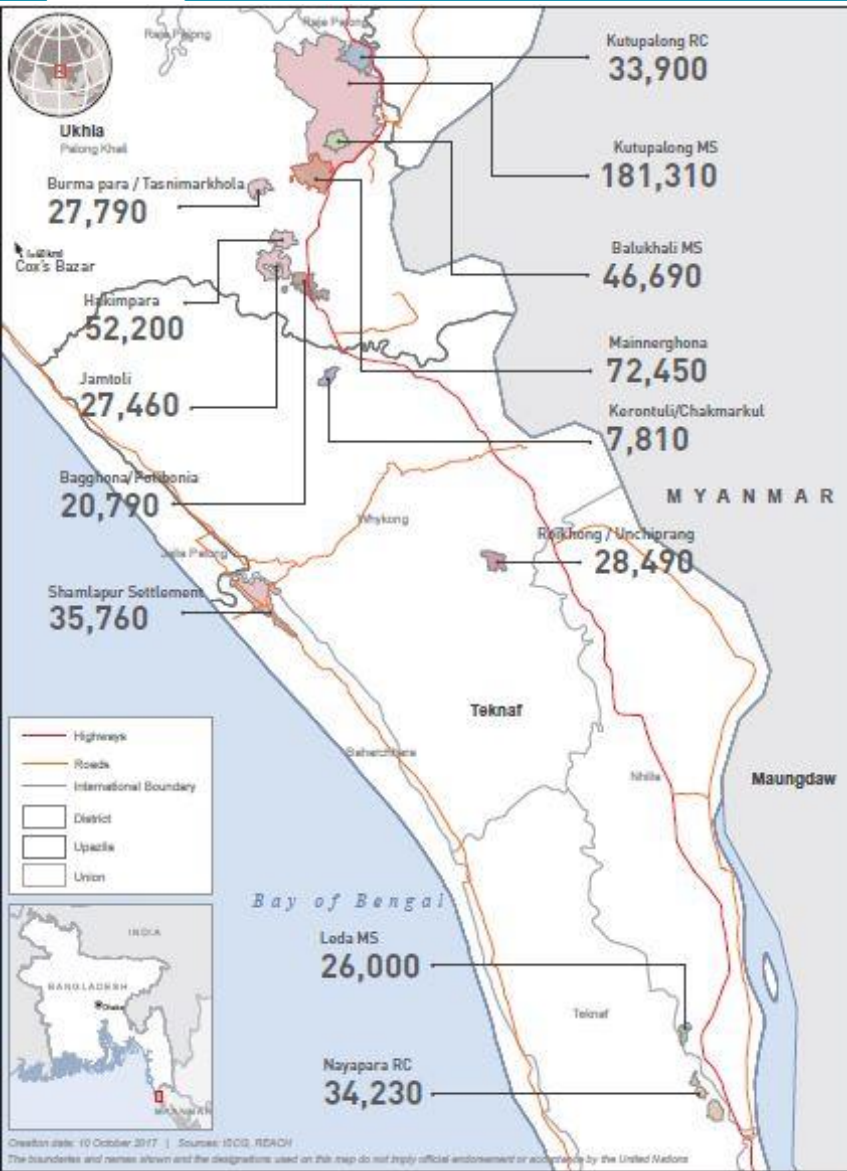

Overview of the Rohingya Crisis: Bangladesh Emergency Response

The recent violence in Myanmar's Rakhine State has led to widespread movement of the Rohingya population both within Myanmar and across the border into Bangladesh. The newly arrived Rohingya Refugees in Bangladesh live in extremely

precarious and deteriorating conditions, requiring an immediate and comprehensive scale-up of the relief response. Given the current volatile situation, the numbers continue to increase.

FOOD SECURITY UPDATES:

- WFP with its partners has started distribution of the FSS coordinated full Food Package for 2 weeks ration starting since 7 October 2017.
- Package includes 25 kg rice, 4kg pulse, 2 liter vegetable oil, 0.5 kg iodine salt and 1 kg sugar.
- Since 25 August, 60,795 (12,316 PLW and 48,479 Children under 5) received a targeted food assistance

KEY FACTS AND FIGURES