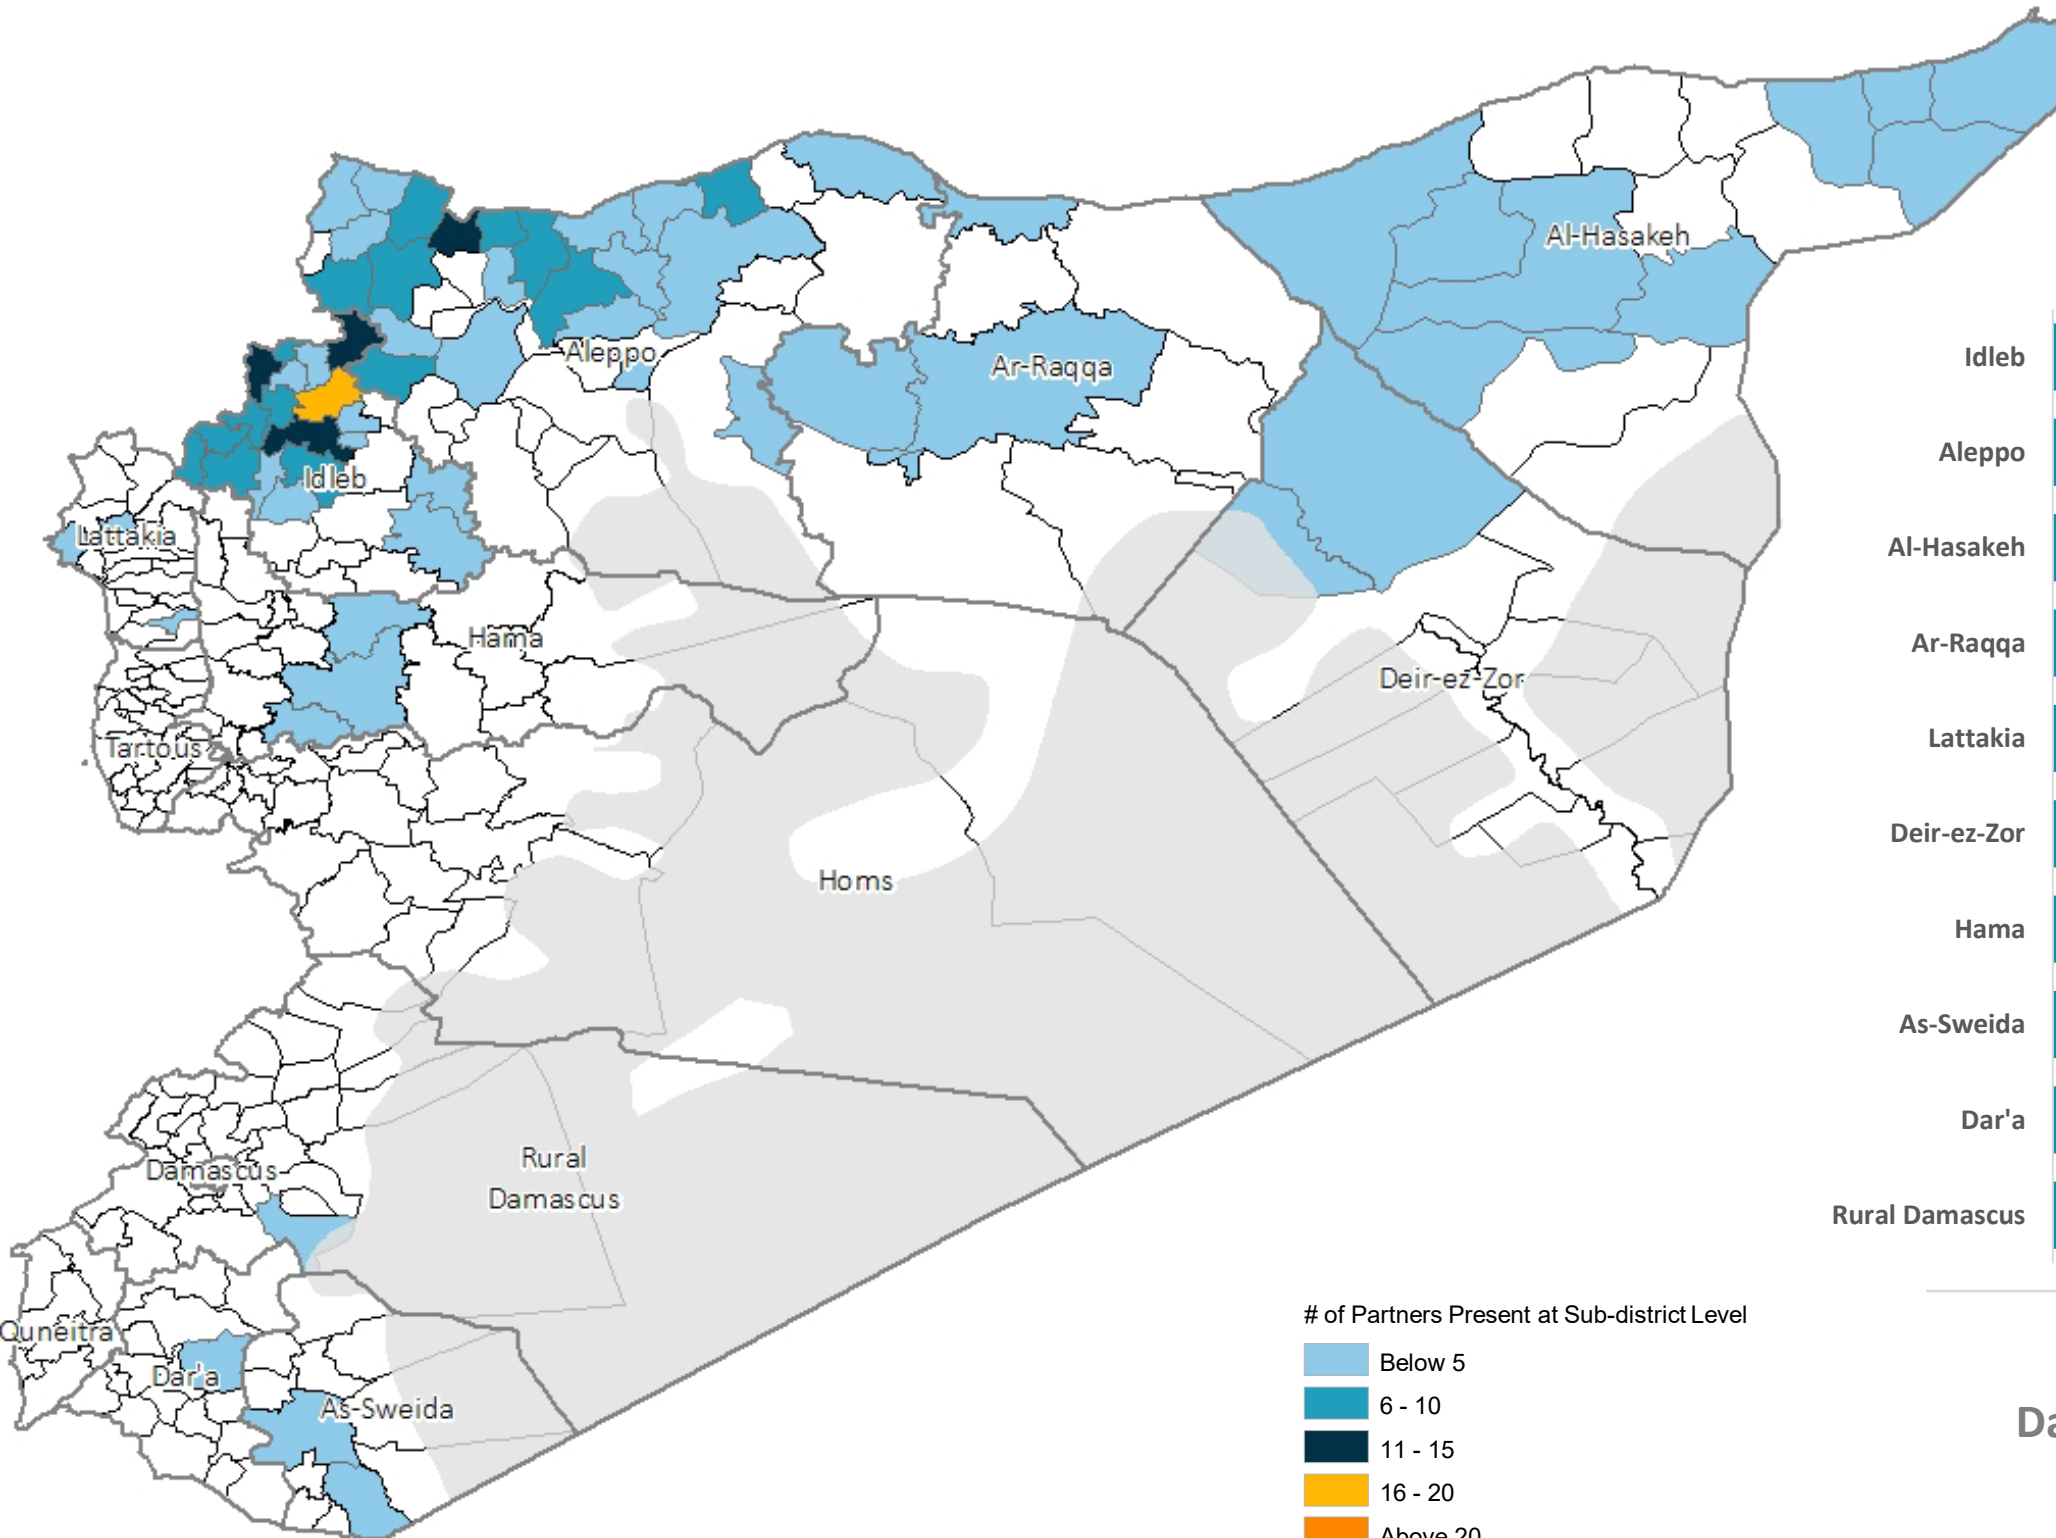

# Syria Arab Republic: Partners Presence Map - January 2024

(Organizations and Implementing Partners)

 TOTAL NUMBER OF PARTNERS

**43**

(Inc.: WFP, FAO)

 NUMBER OF PARTNERS AT SUB DISTRICT LEVEL

 NUMBER OF PARTNERS AT HUB LEVEL

Damascus Hub  **6**

Turkey Hub  **34**

NES Hub  **5**

# of Partners Present at Sub-district Level

Boundaries

Information shared is based on submissions at Whole of Syria level across the three hubs. It includes organizations and their implementing partners