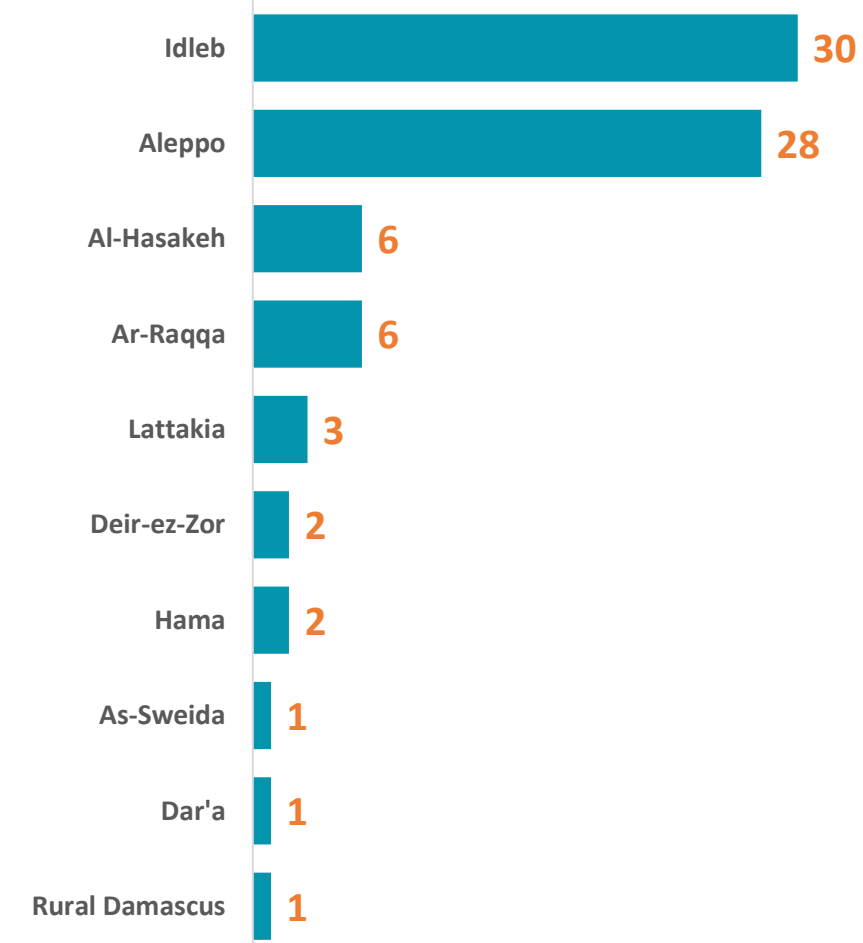

# Syria Arab Republic: Partners Presence Map - January 2024

(Organizations and Implementing Partners)

 TOTAL NUMBER OF PARTNERS

**43**

(Inc.: WFP, FAO)

 NUMBER OF PARTNERS AT SUB DISTRICT LEVEL

 NUMBER OF PARTNERS AT HUB LEVEL

Damascus Hub  **6**

Turkey Hub  **34**

NES Hub  **5**