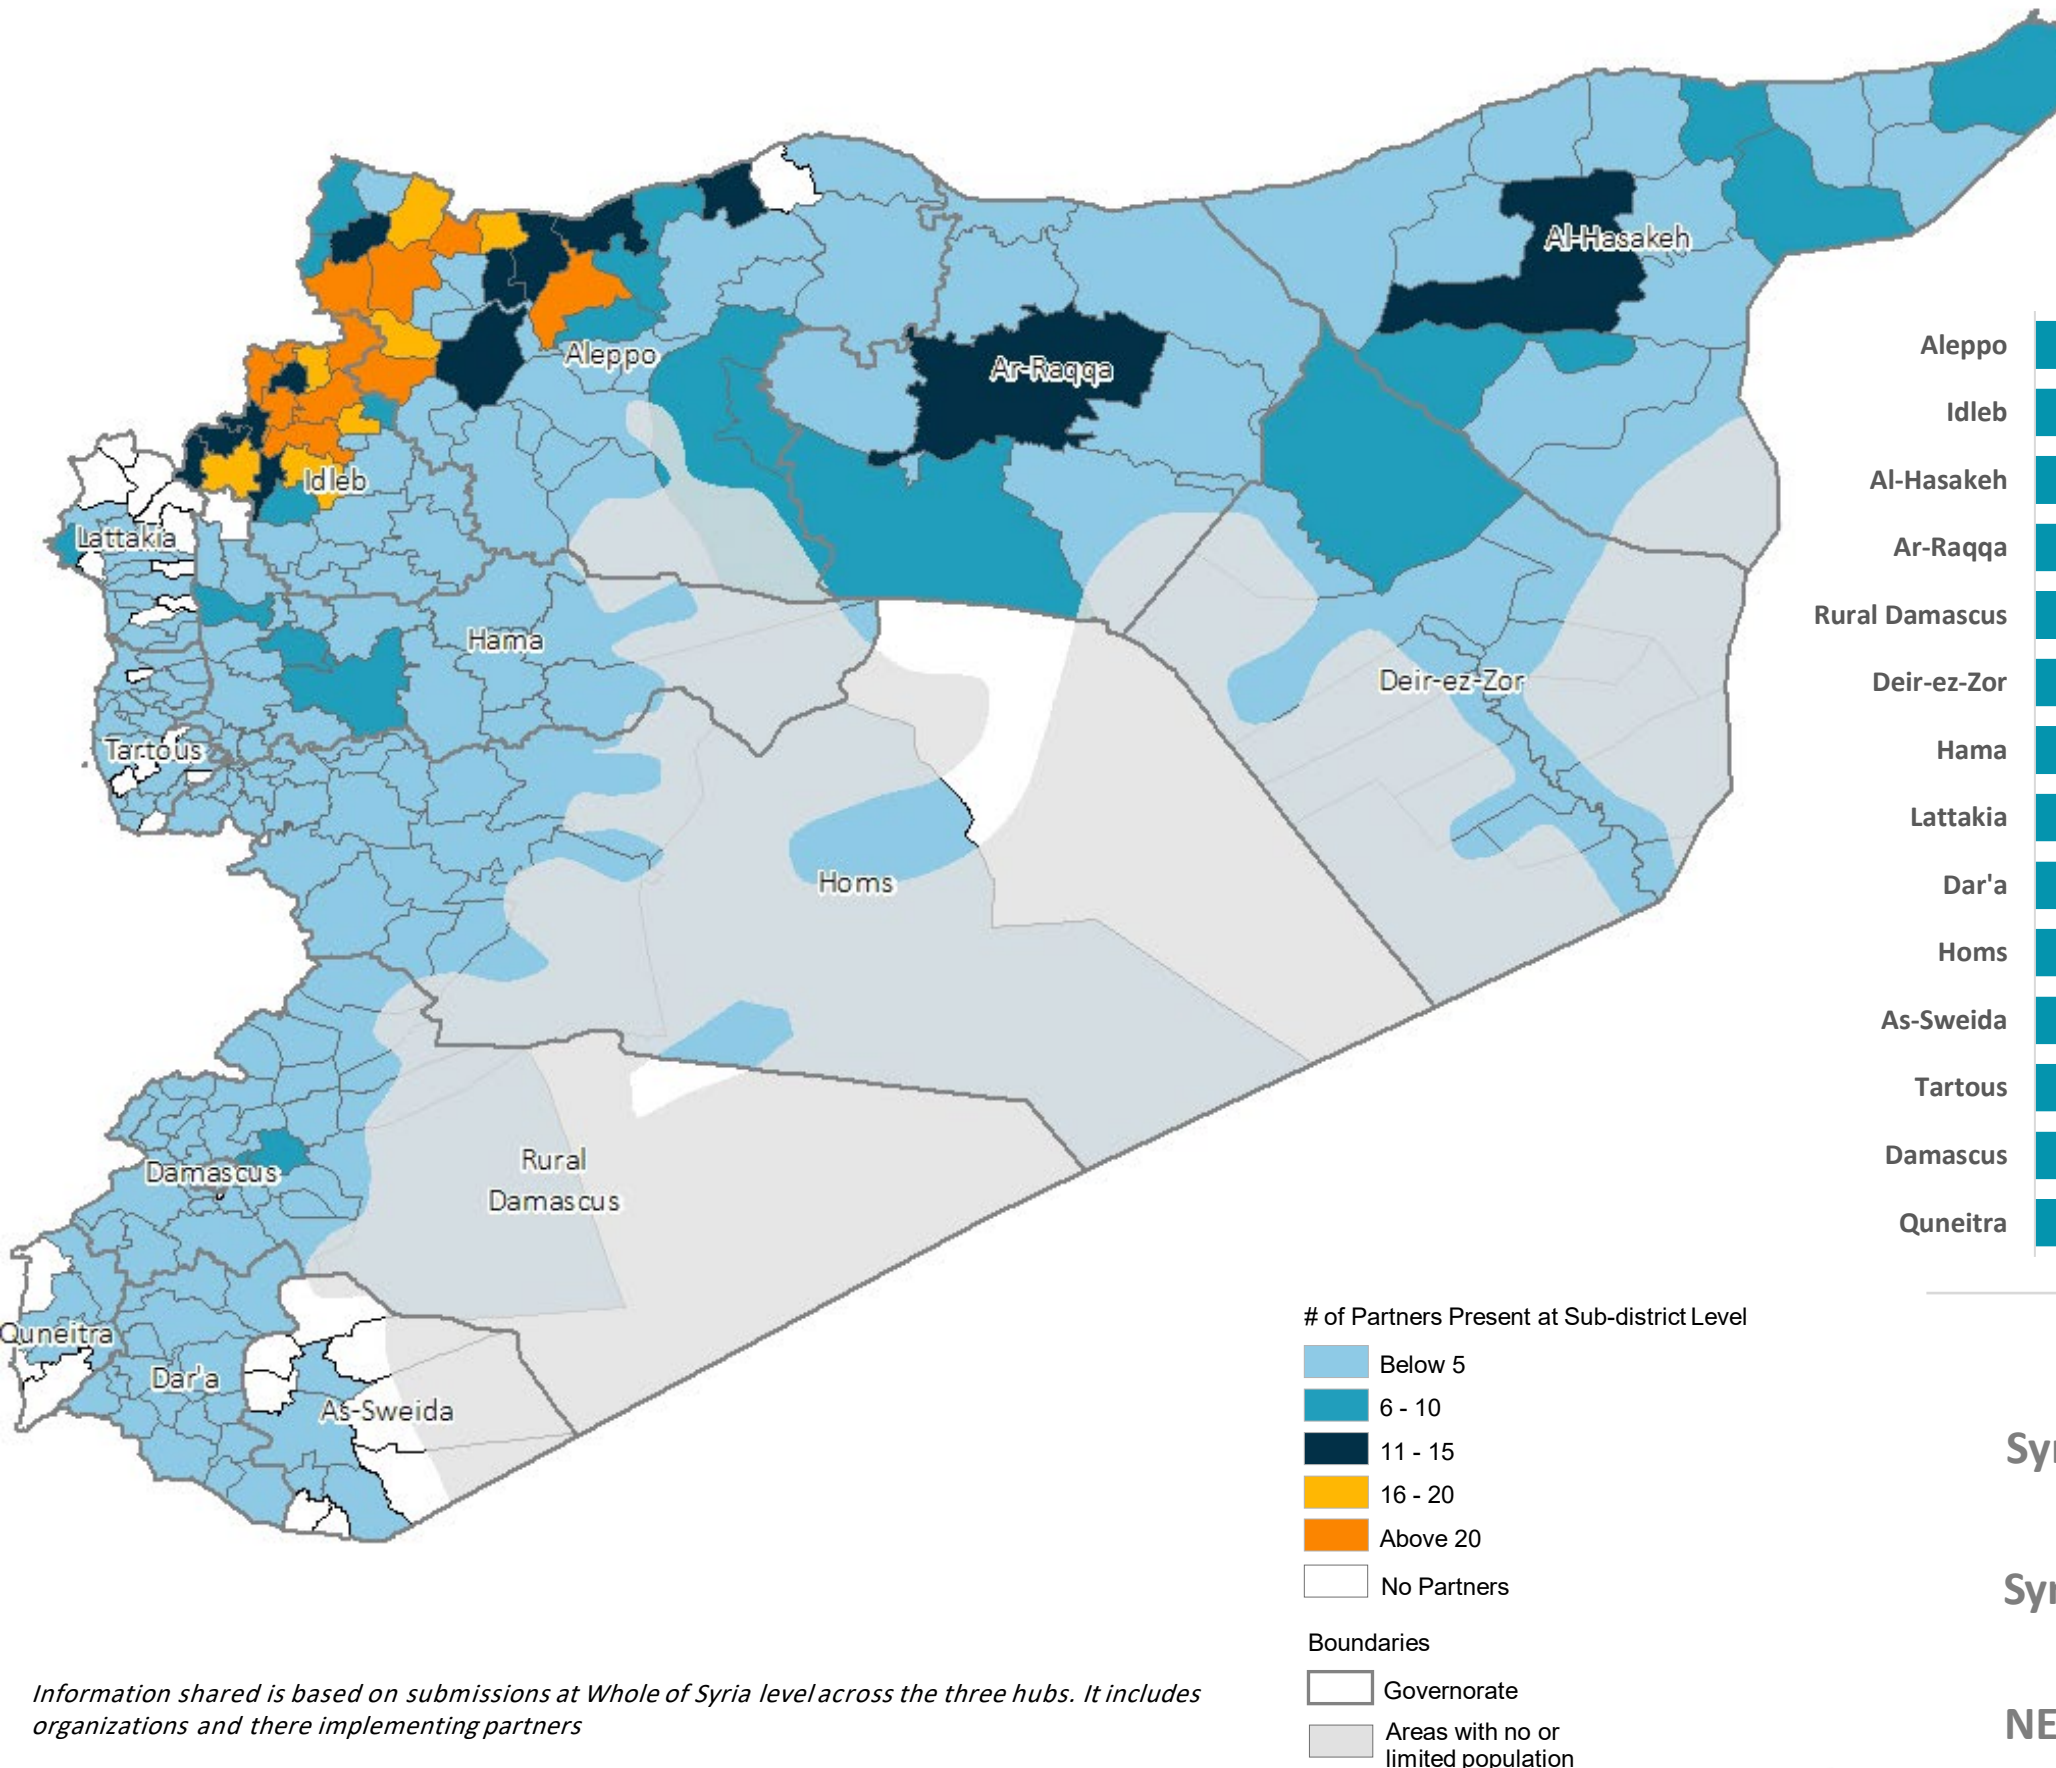

# Syria Arab Republic: Partners Presence Map - December 2023

(Organizations and Implementing Partners)

TOTAL NUMBER OF PARTNERS

**102**

(Inc.: WFP, FAO)

NUMBER OF PARTNERS AT SUB DISTRICT LEVEL

NUMBER OF PARTNERS AT HUB LEVEL

Information shared is based on submissions at Whole of Syria level across the three hubs. It includes organizations and their implementing partners