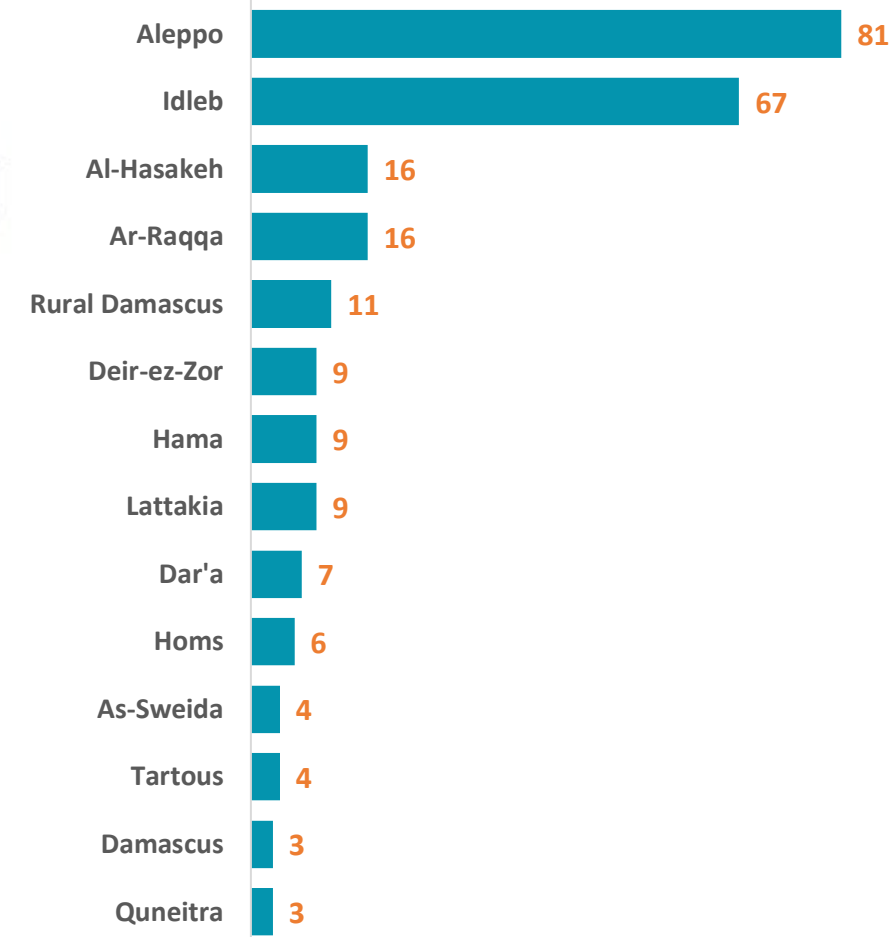

# Syria Arab Republic: Partners Presence Map - December 2023

(Organizations and Implementing Partners)

TOTAL NUMBER OF PARTNERS

**102**

(Inc.: WFP, FAO)

NUMBER OF PARTNERS AT SUB DISTRICT LEVEL

NUMBER OF PARTNERS AT HUB LEVEL

Information shared is based on submissions at Whole of Syria level across the three hubs. It includes organizations and their implementing partners