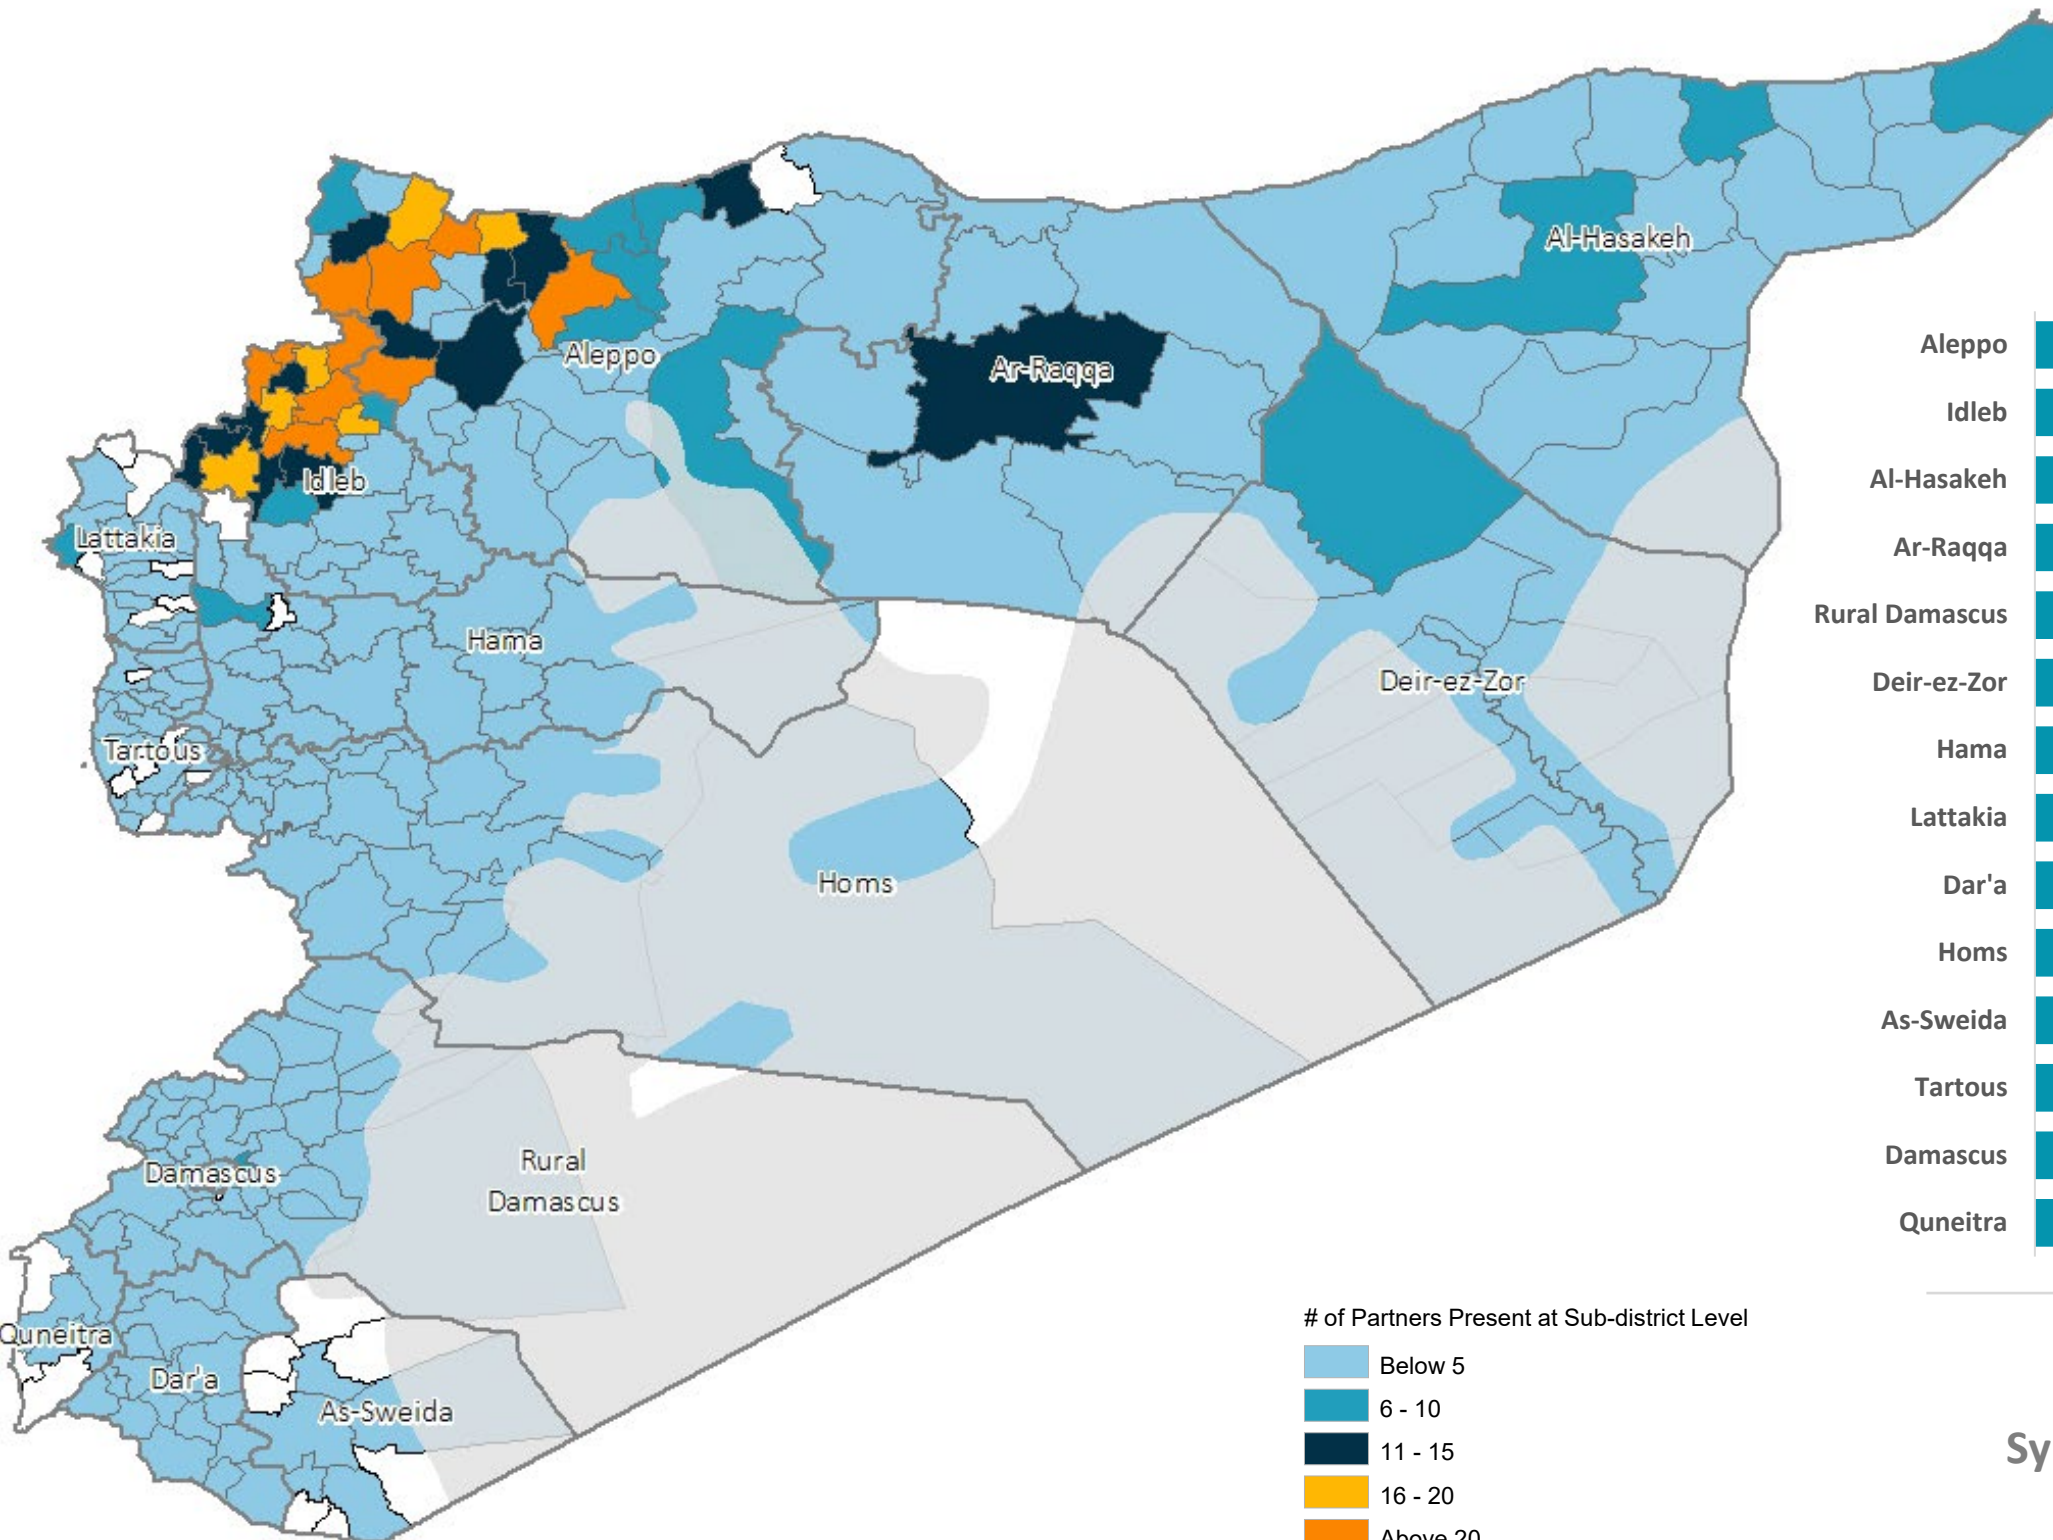

Syria Arab Republic: Partners Presence Map - November 2023

(Organizations and Implementing Partners)

TOTAL NUMBER OF PARTNERS

103

(Inc.: WFP, FAO)

NUMBER OF PARTNERS AT SUB DISTRICT LEVEL

of Partners Present at Sub-district Level

No Partners

Boundaries

Governorate

Areas with no or limited population

NUMBER OF PARTNERS AT HUB LEVEL

Information shared is based on submissions at Whole of Syria level across the three hubs. It includes organizations and their implementing partners