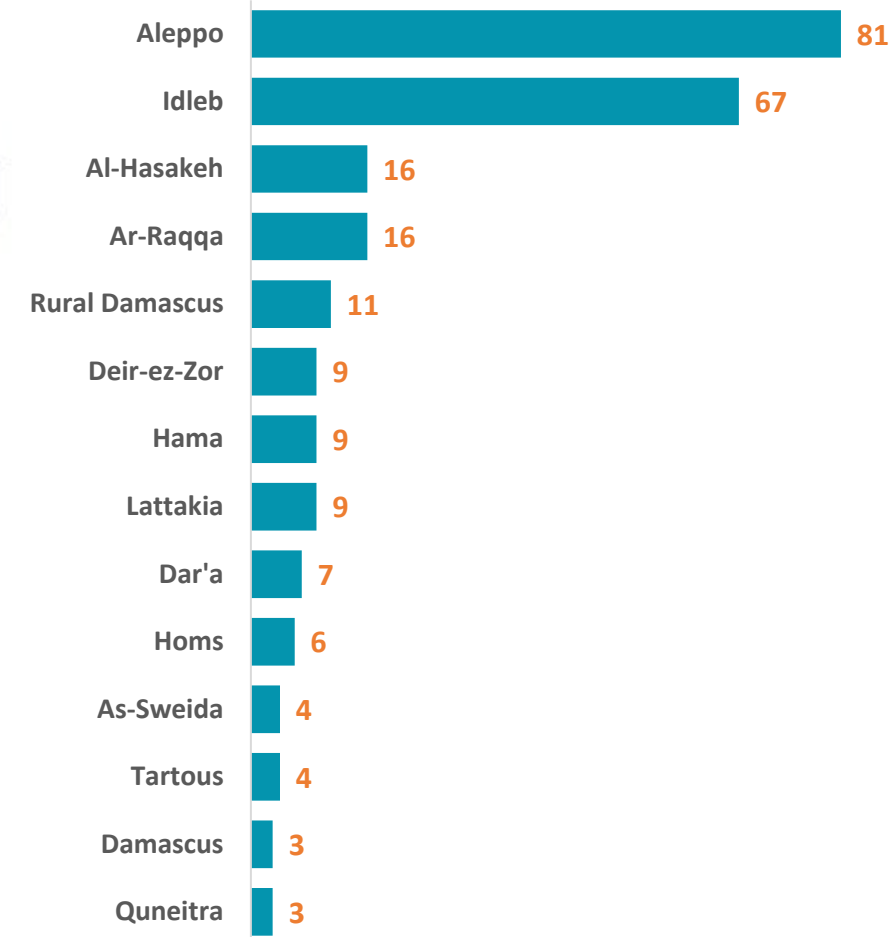

Syria Arab Republic: Partners Presence Map - November 2023

(Organizations and Implementing Partners)

TOTAL NUMBER OF PARTNERS

103

(Inc.: WFP, FAO)

NUMBER OF PARTNERS AT SUB DISTRICT LEVEL

of Partners Present at Sub-district Level

No Partners

Boundaries

Governorate

Areas with no or limited population

NUMBER OF PARTNERS AT HUB LEVEL

Information shared is based on submissions at Whole of Syria level across the three hubs. It includes organizations and their implementing partners